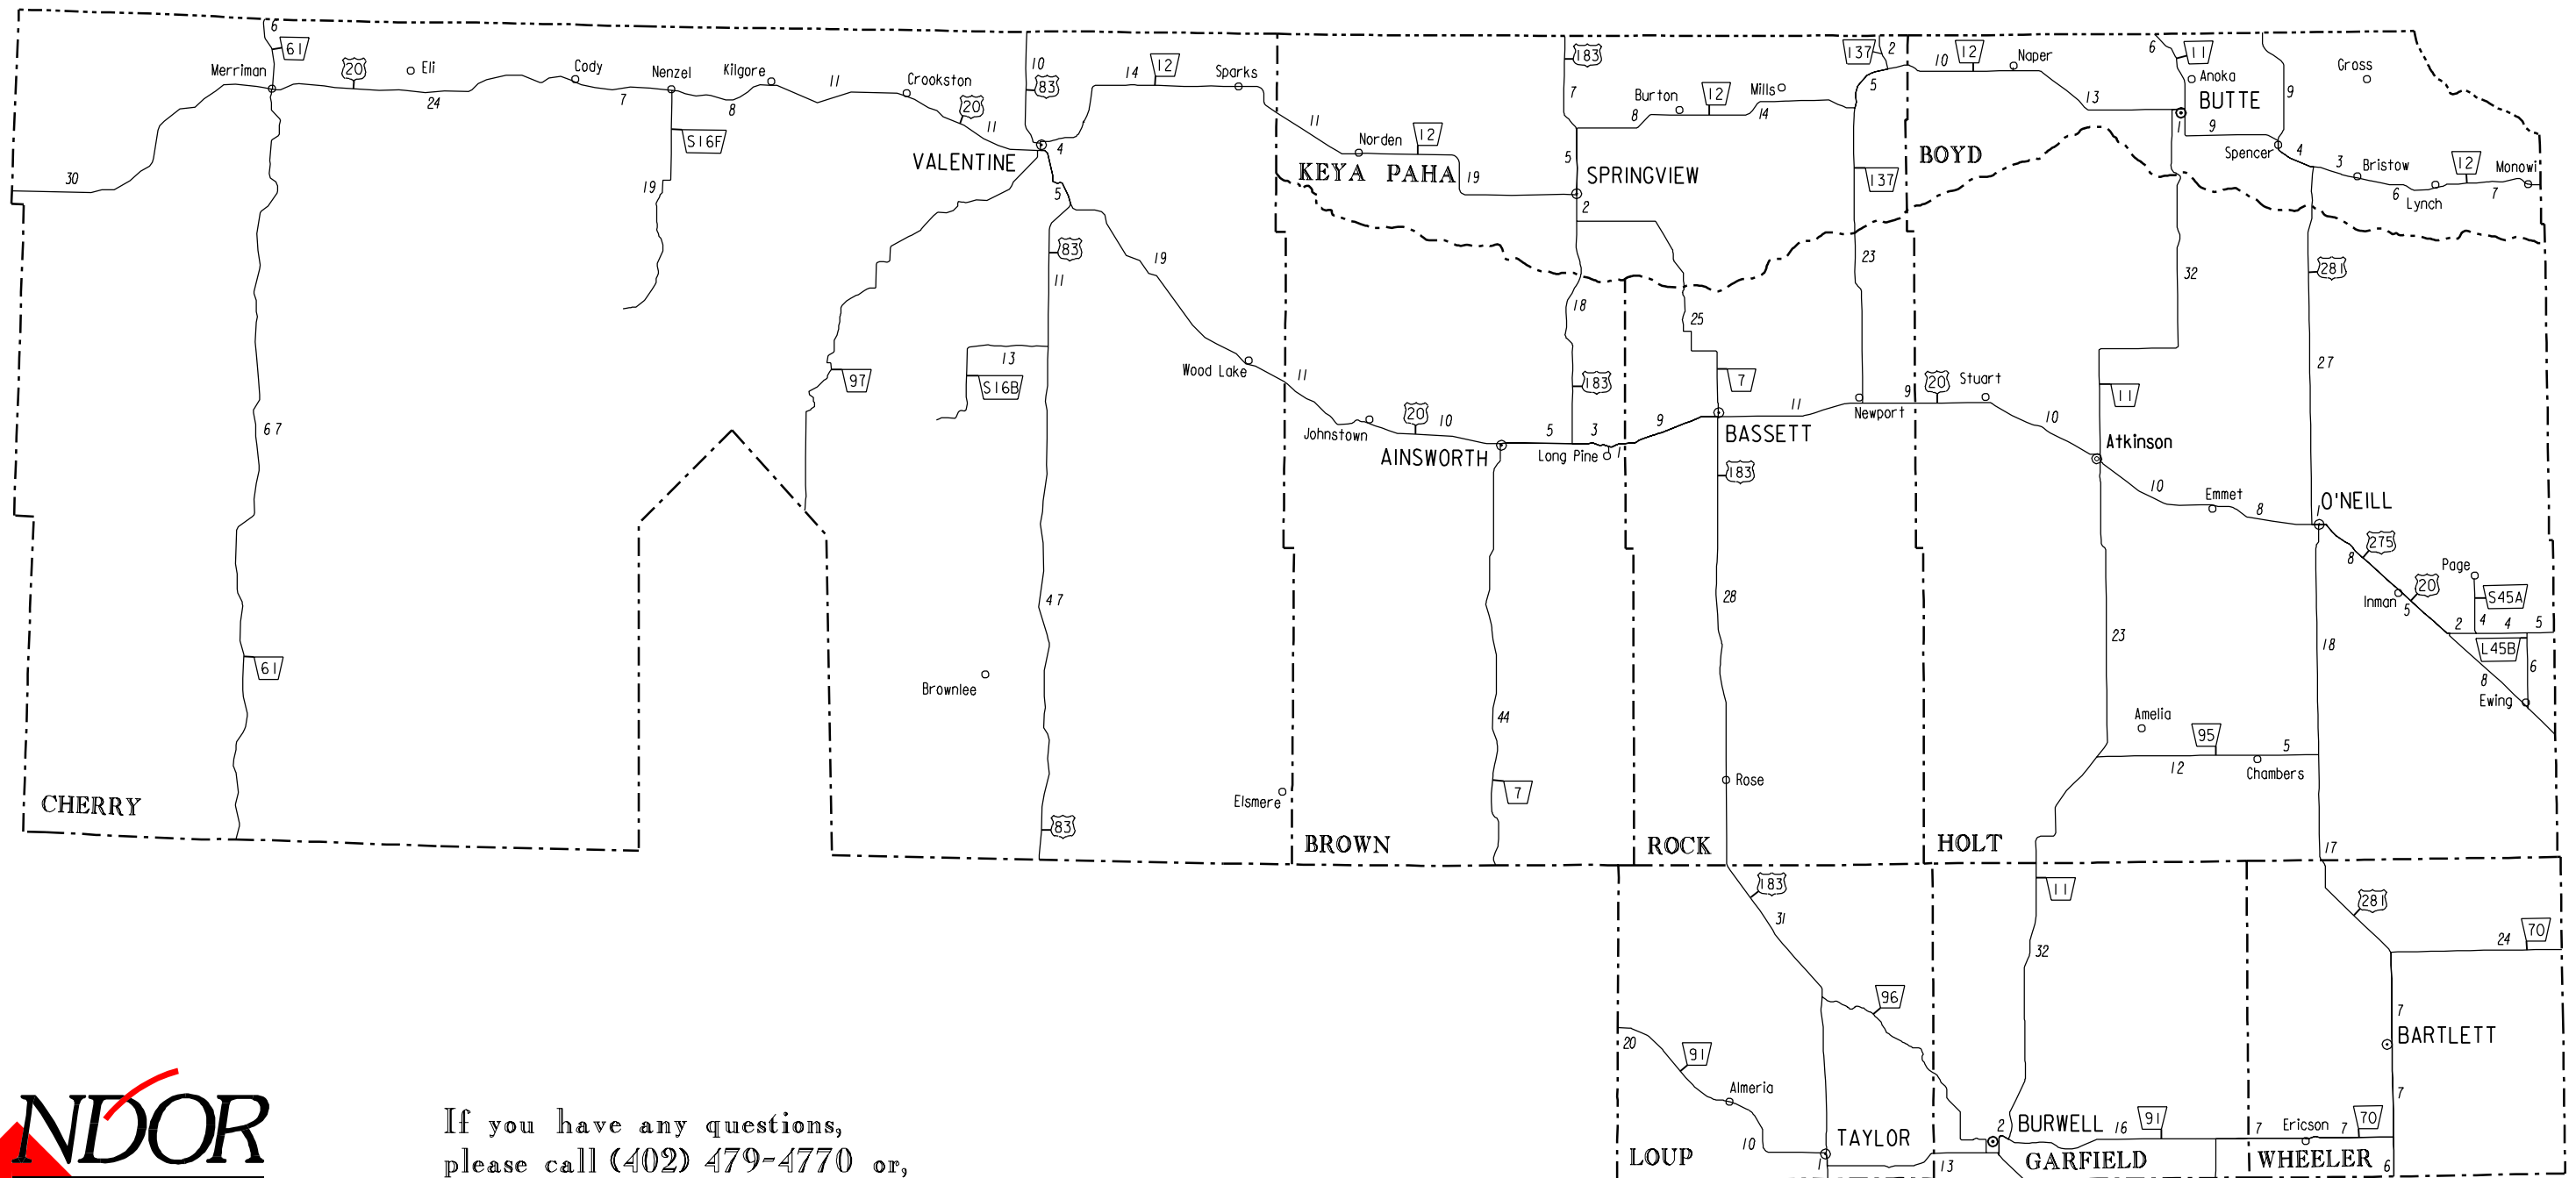

CORRIDOR PROTECTION LOCATIONS DISTRICT 8

If you have any questions,
please call (402) 479-4770 or,
800-764-0422, ext. 4770