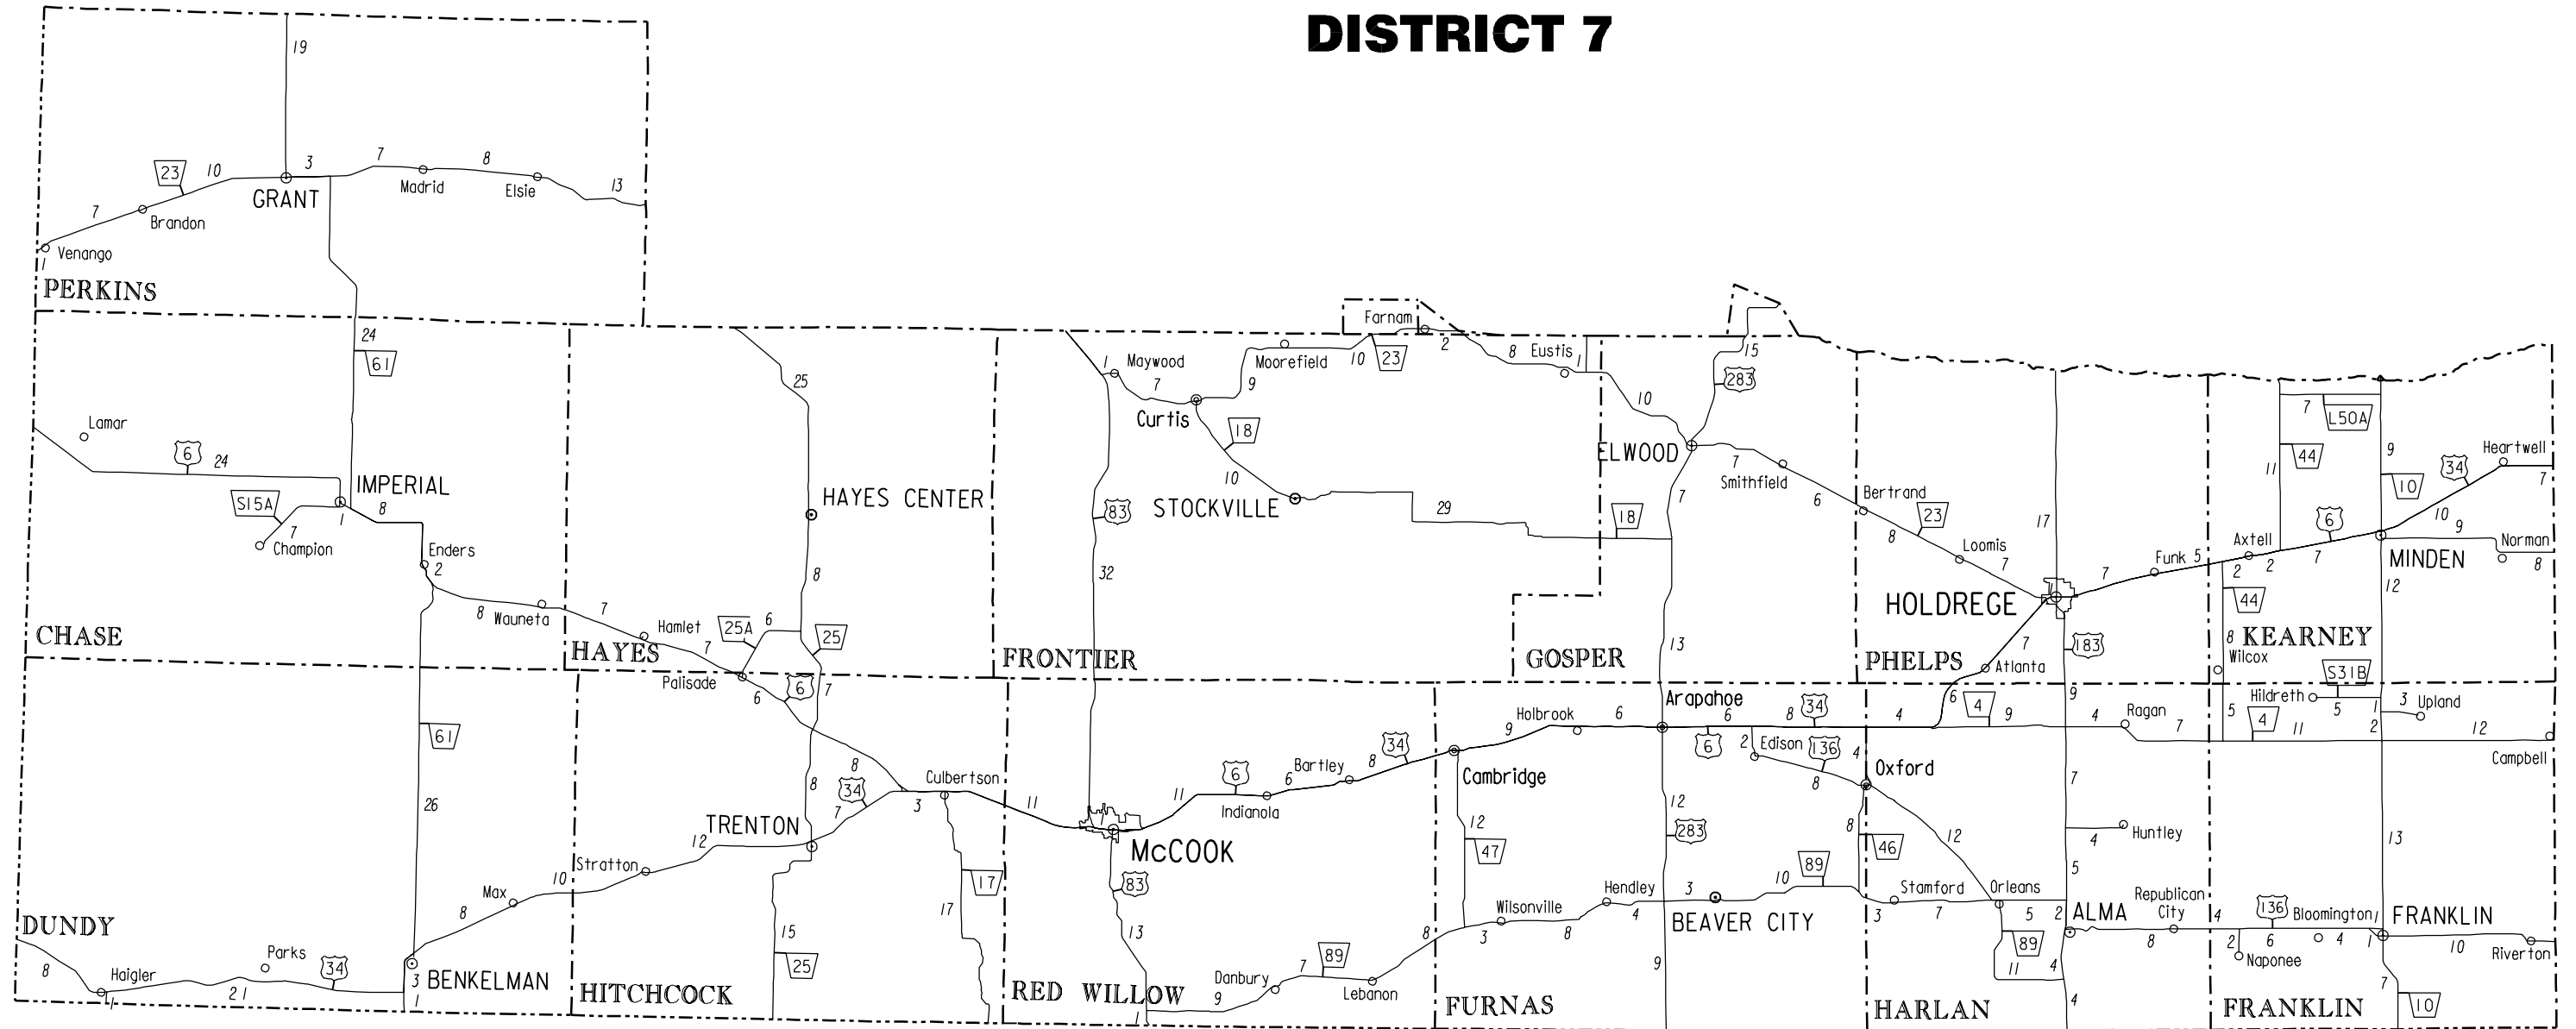

CORRIDOR PROTECTION LOCATIONS DISTRICT 7

Nebraska
Department of Roads

Colors are of No significant value.
Used Only to separate projects.

May, 2004

If you have any questions,
please call (402) 479-4770 or,
800-764-0422, ext. 4770