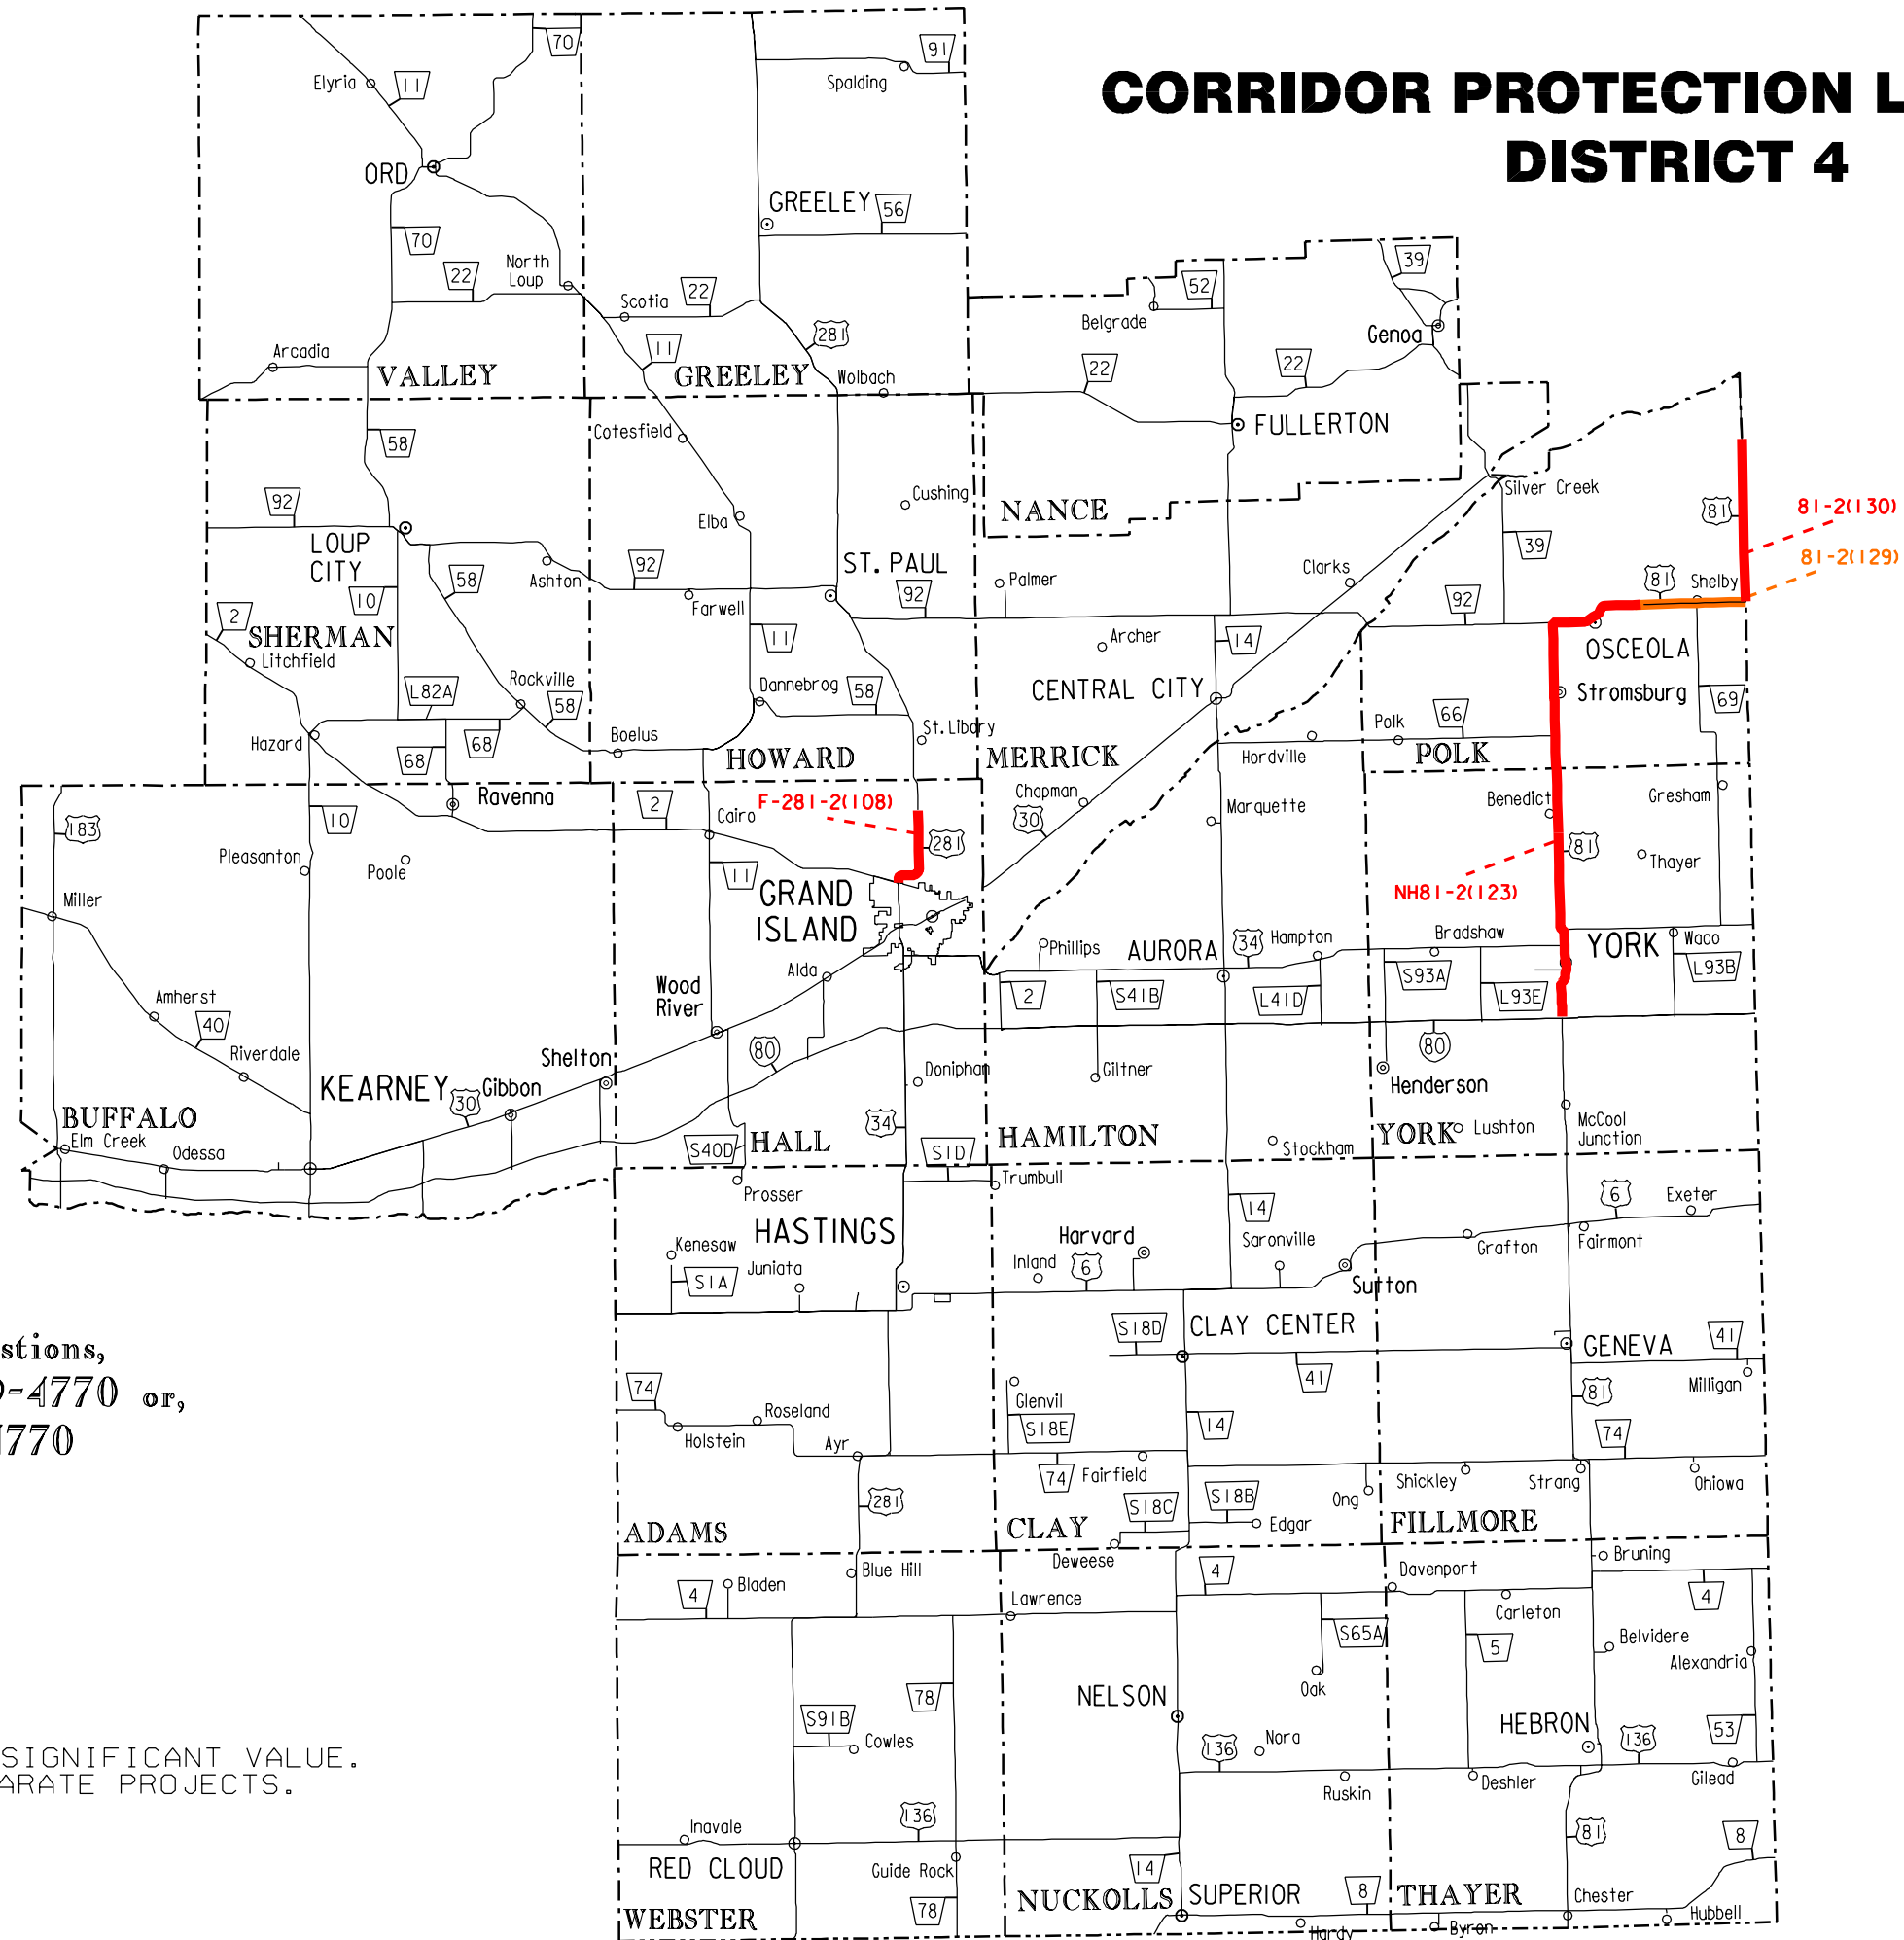

CORRIDOR PROTECTION LOCATIONS DISTRICT 4

If you have any questions,
please call (402) 479-4770 or,
800-764-0422, ext. 4770

COLORS ARE OF NO SIGNIFICANT VALUE.
USED ONLY TO SEPARATE PROJECTS.

May, 2004