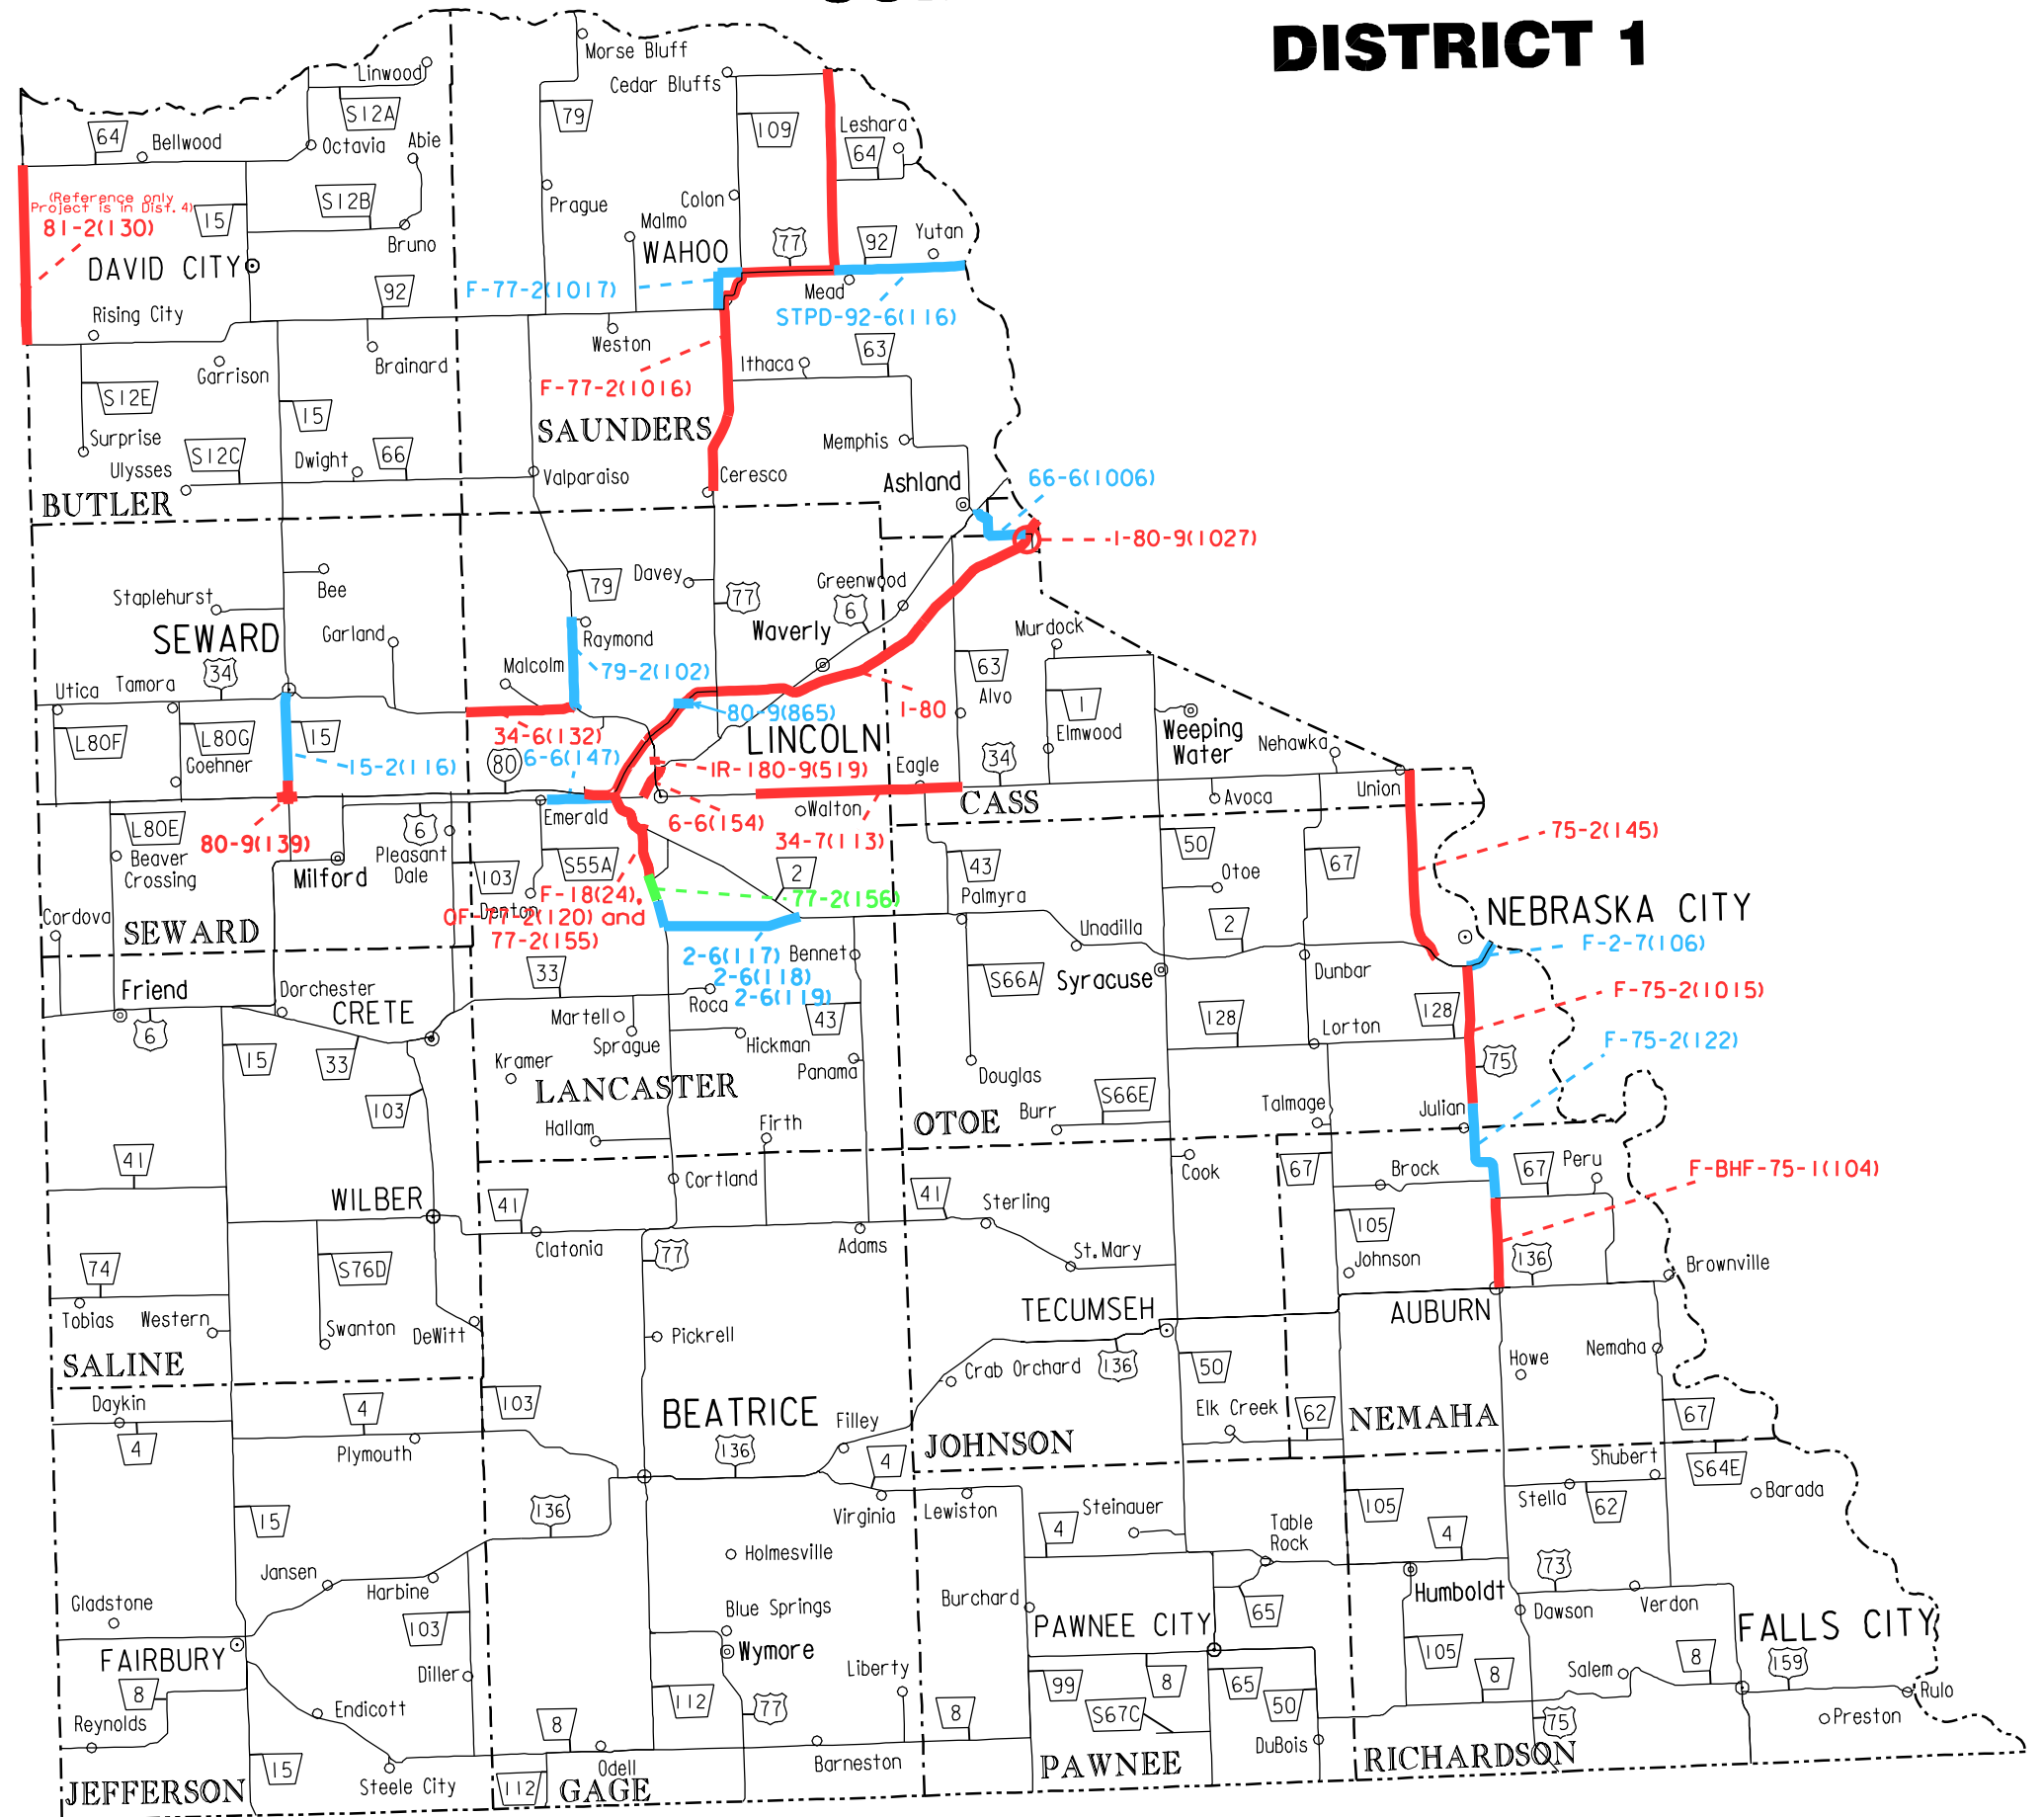

CORRIDOR PROTECTION LOCATIONS DISTRICT 1

If you have any questions,
please call (402) 479-4770 or
800-764-0422, ext. 4770

COLORS ARE OF NO SIGNIFICANT VALUE.
USED ONLY TO SEPARATE PROJECTS

May, 2004