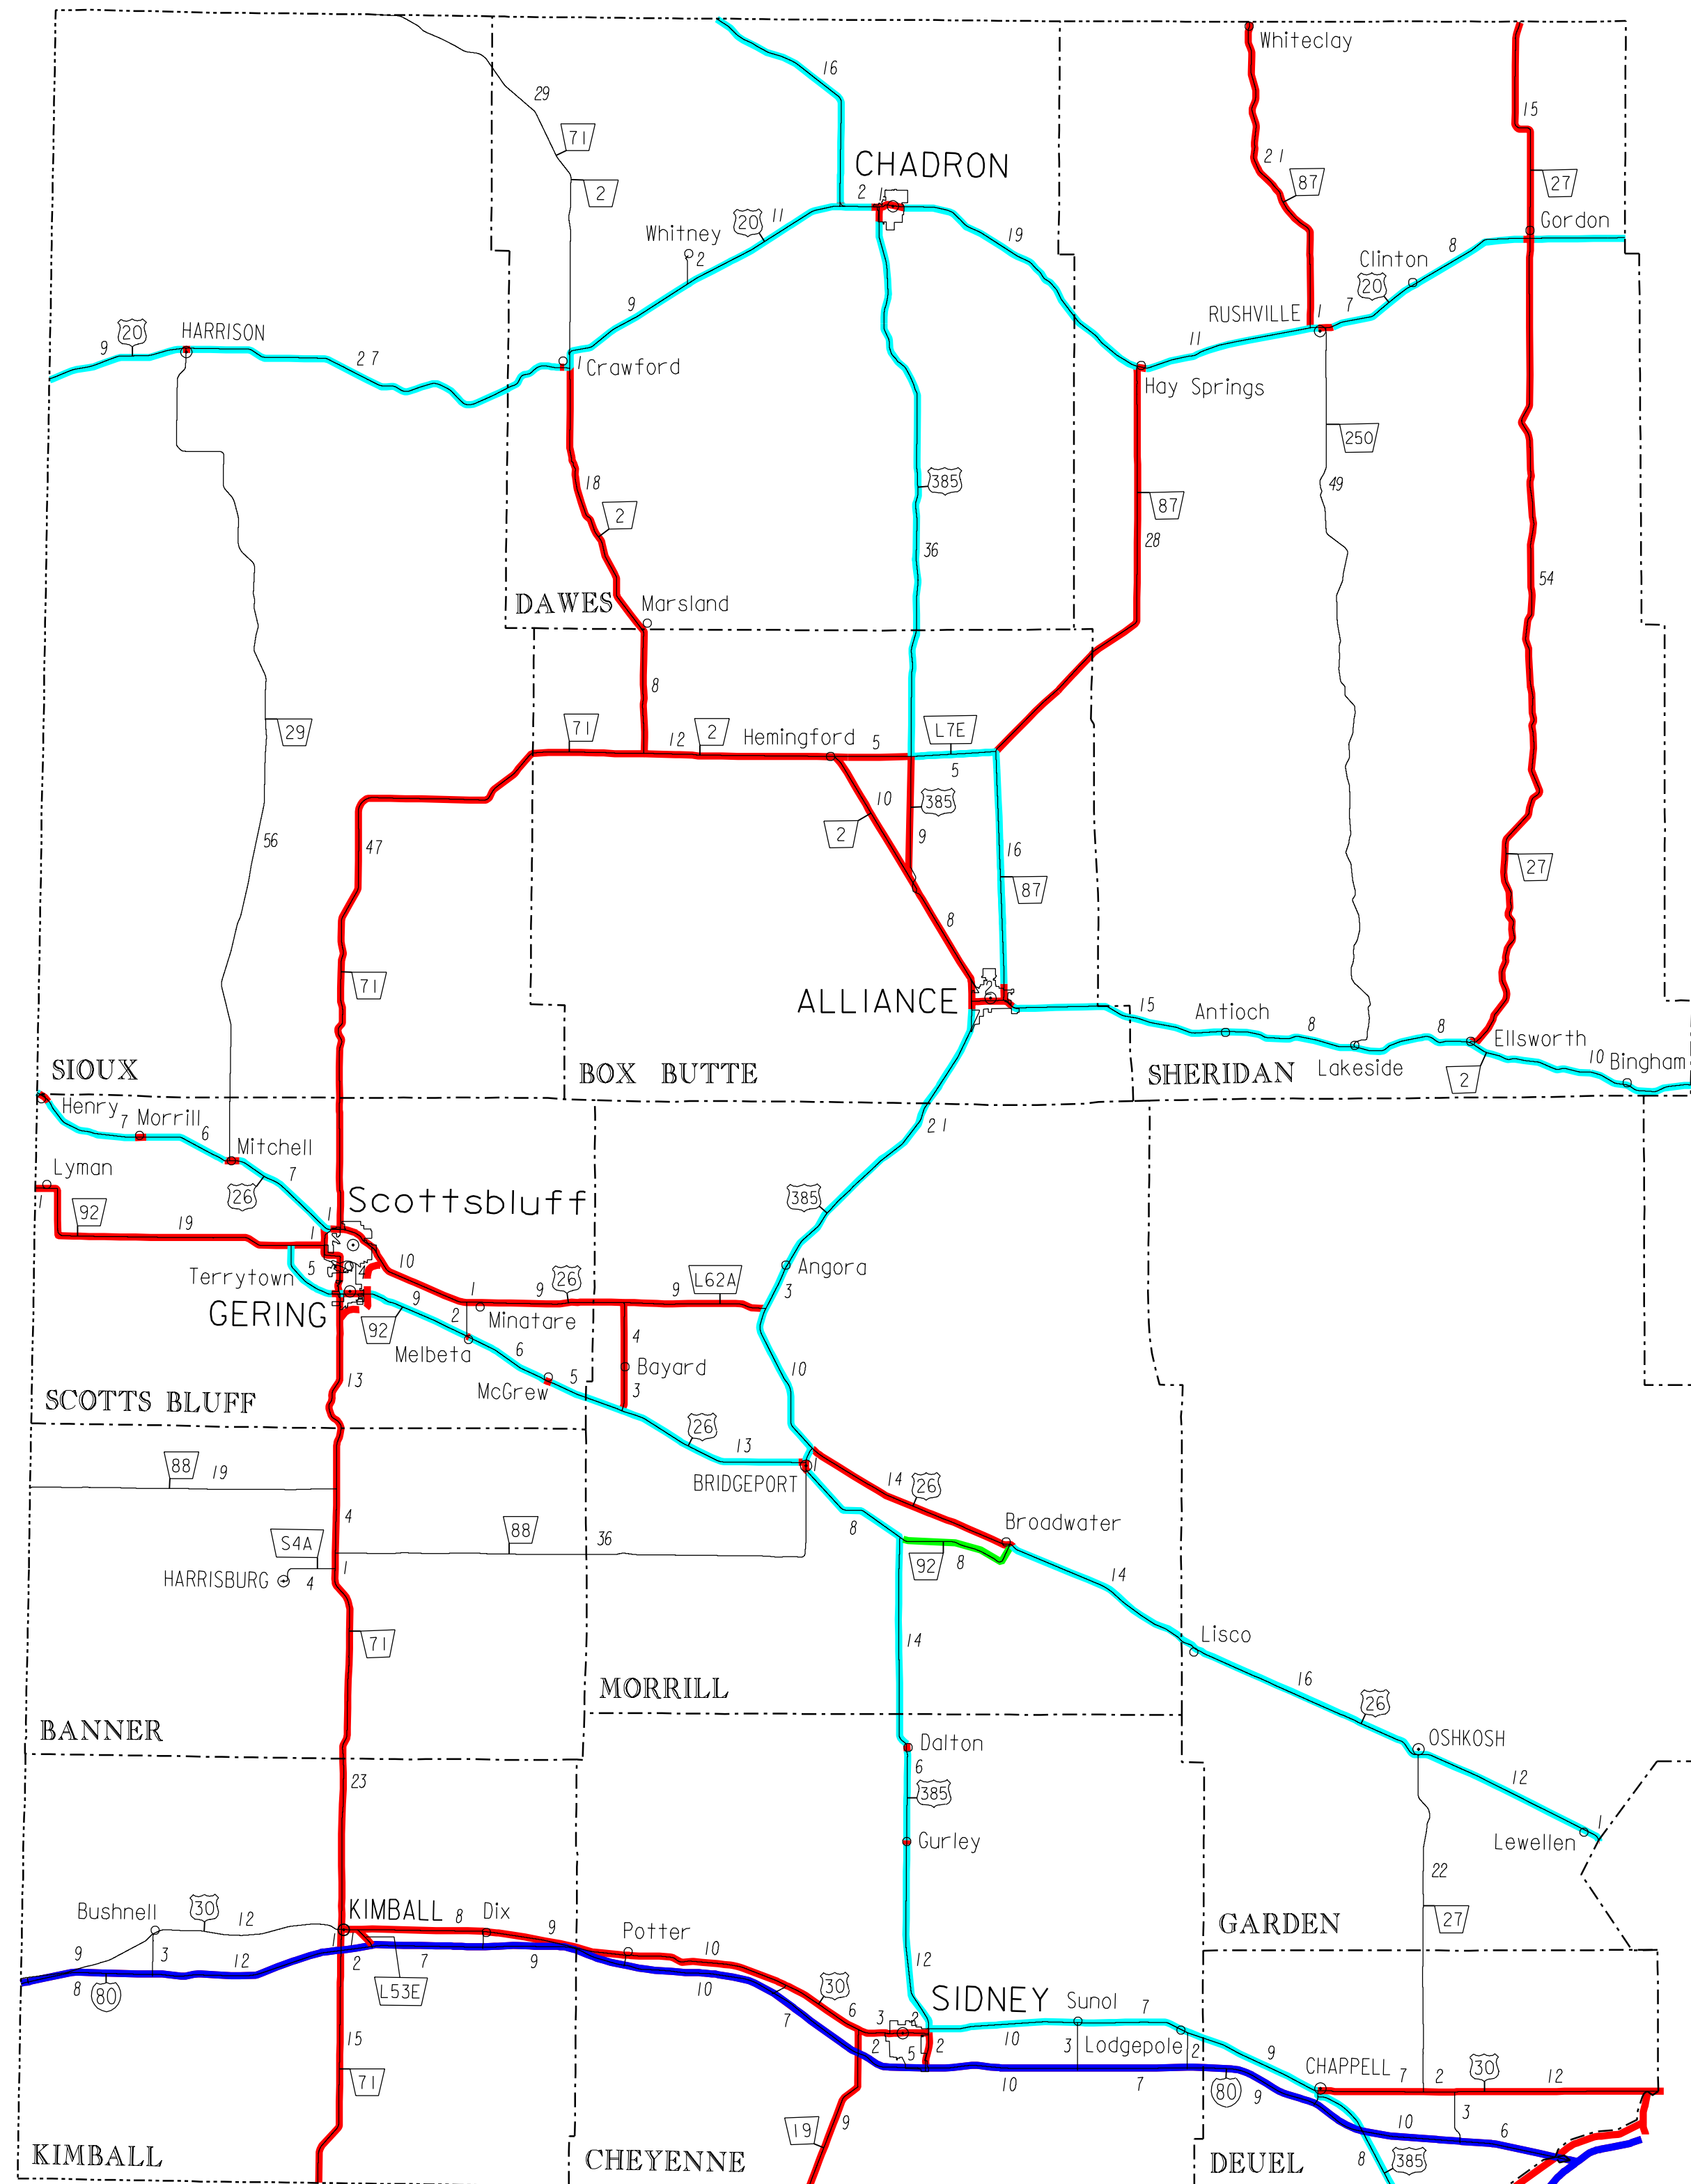

DISTRICT 5 HIGHWAY BEAUTIFICATION CONTROL SYSTEM MAP

- **INTERSTATE**
- **CONTROLLED ROUTES**
- - - **PROPOSED CONTROLLED ROUTES**
- **COMBINED CONTROLLED ROUTES & NEBRASKA BYWAYS**
- **NEBRASKA BYWAY**