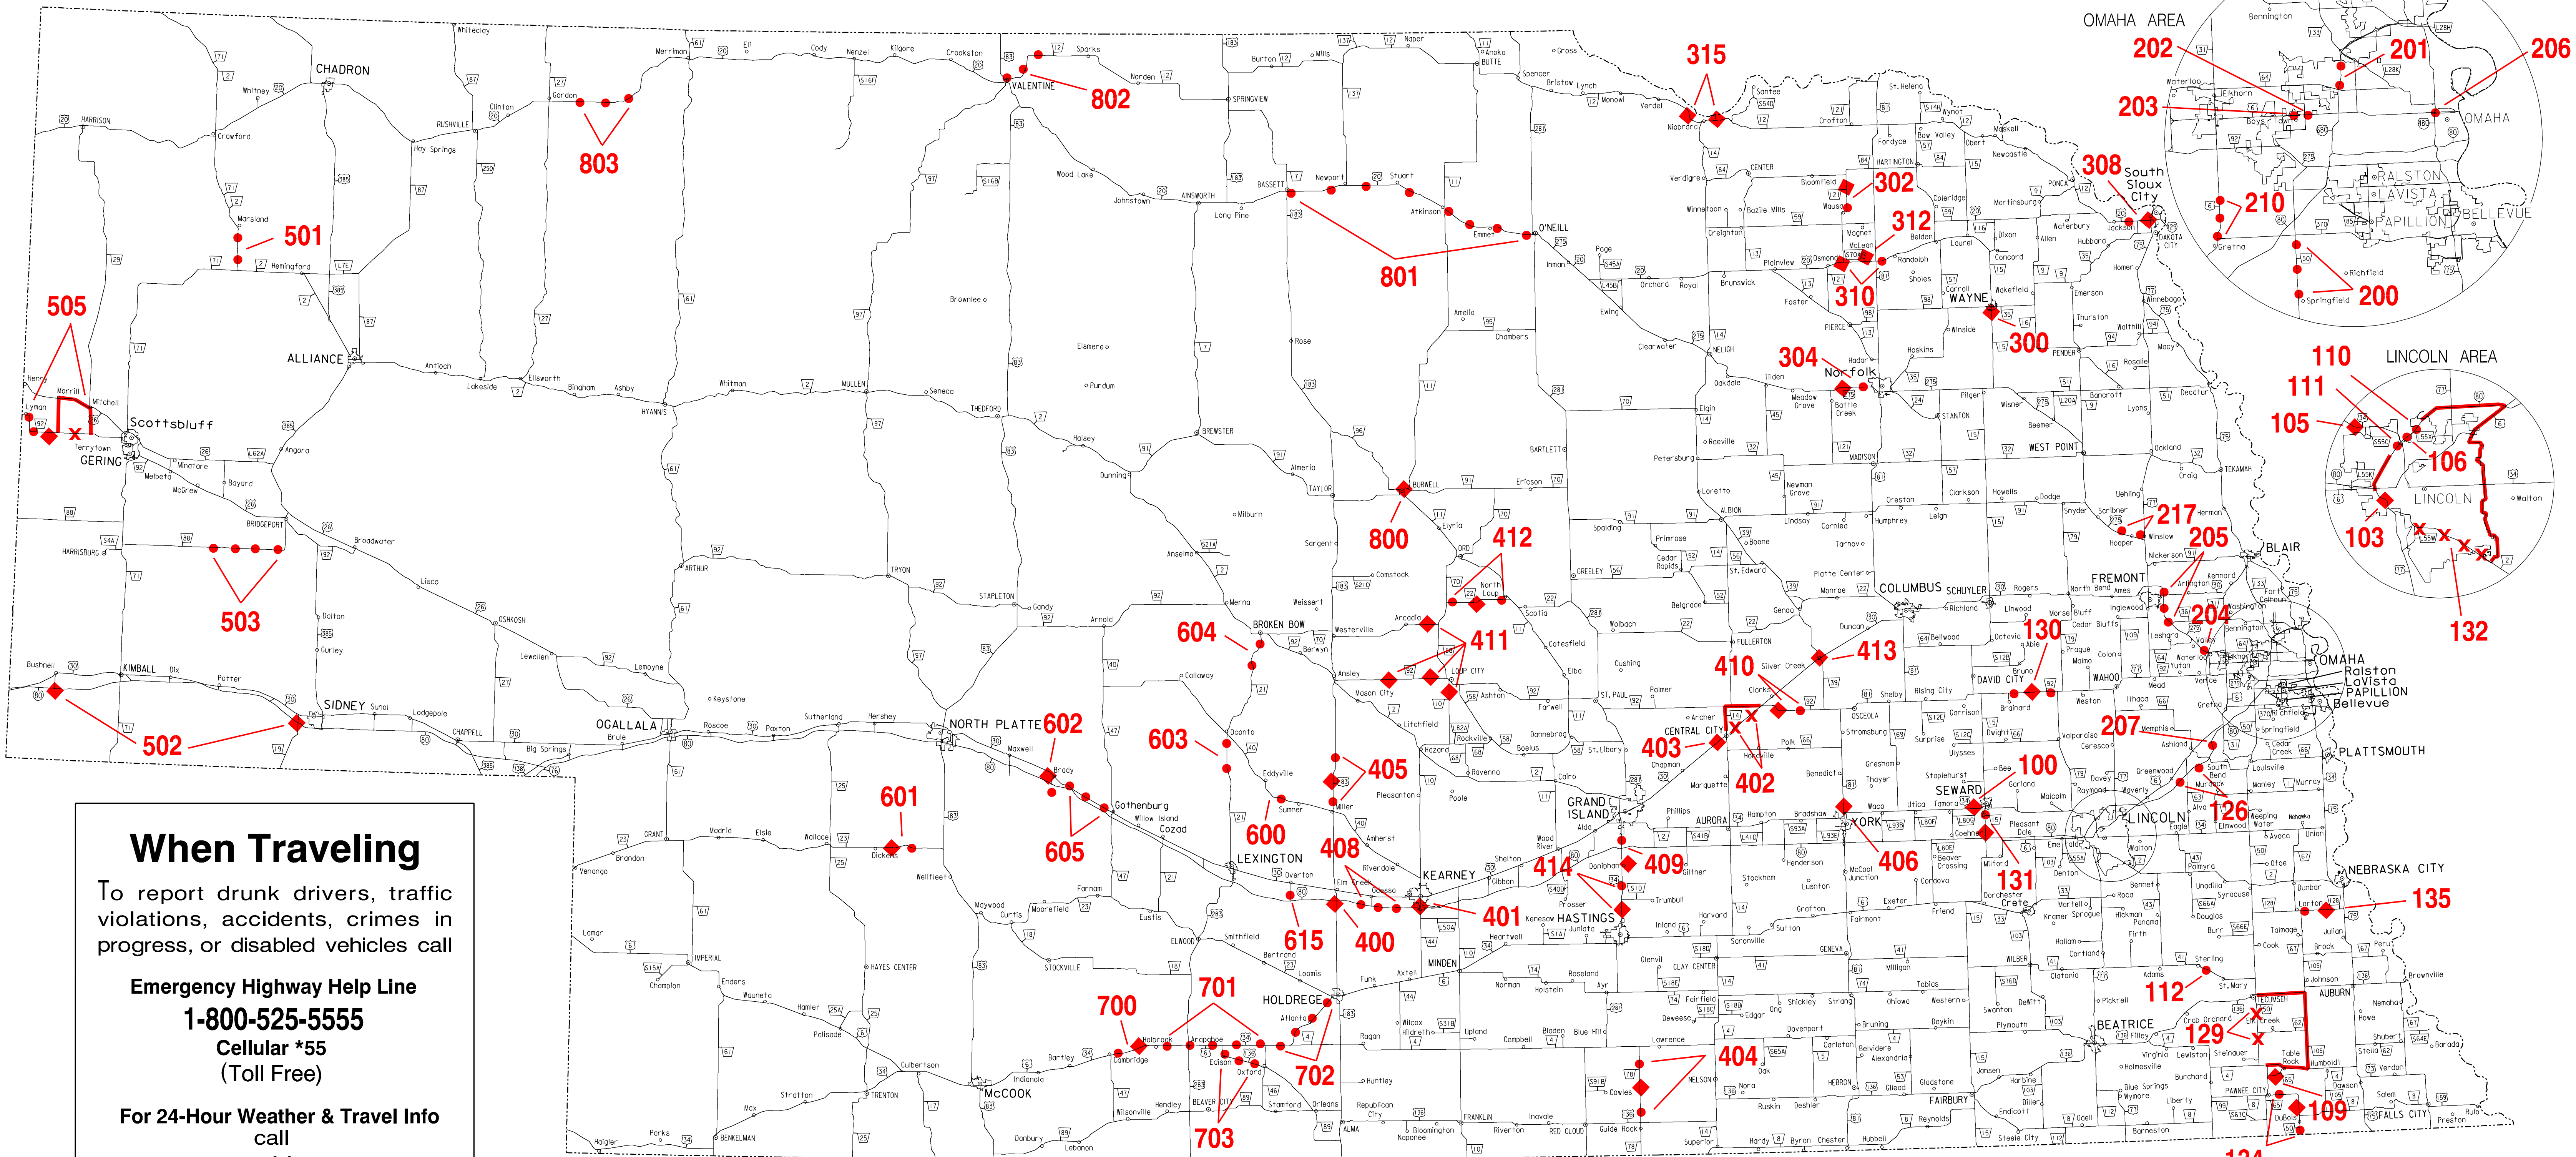

Report of Construction Conditions and Detours on Nebraska State Highways

When Traveling

To report drunk drivers, traffic violations, accidents, crimes in progress, or disabled vehicles call

Emergency Highway Help Line

1-800-525-5555

Cellular *55
(Toll Free)

For 24-Hour Weather & Travel Info call 511

(Toll Free in Nebraska)

Outside Nebraska 800-906-9069

TDD Users call
NE Relay System
1-800-833-7352

Provide relay operators
with number from above.

**Nebraska State Patrol
Nebraska Department of Roads**

LEGEND

- XXXXXX ROAD CLOSED FOR CONSTRUCTION. PLEASE FOLLOW MARKED DETOUR.
- DETOUR ROUTE.
- ROAD IS UNDER CONSTRUCTION, HOWEVER, TRAFFIC IS BEING MAINTAINED.
- - - - - CONSTRUCTION ON NEW LOCATION.
- ◆ OVERDIMENSIONAL RESTRICTION.

SEE LIST ON REVERSE SIDE FOR ADDITIONAL INFORMATION.

**Published Monthly
April through December**