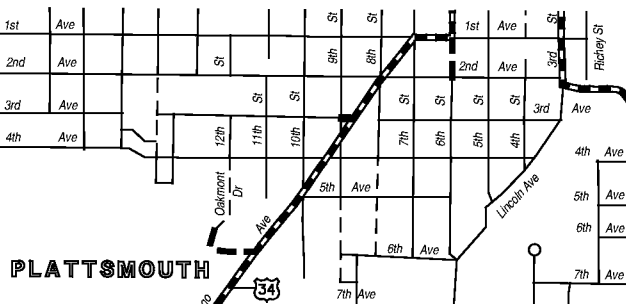

T 12 N

PROJECT LOCATION

PROJECT DETOUR

CASS COUNTY