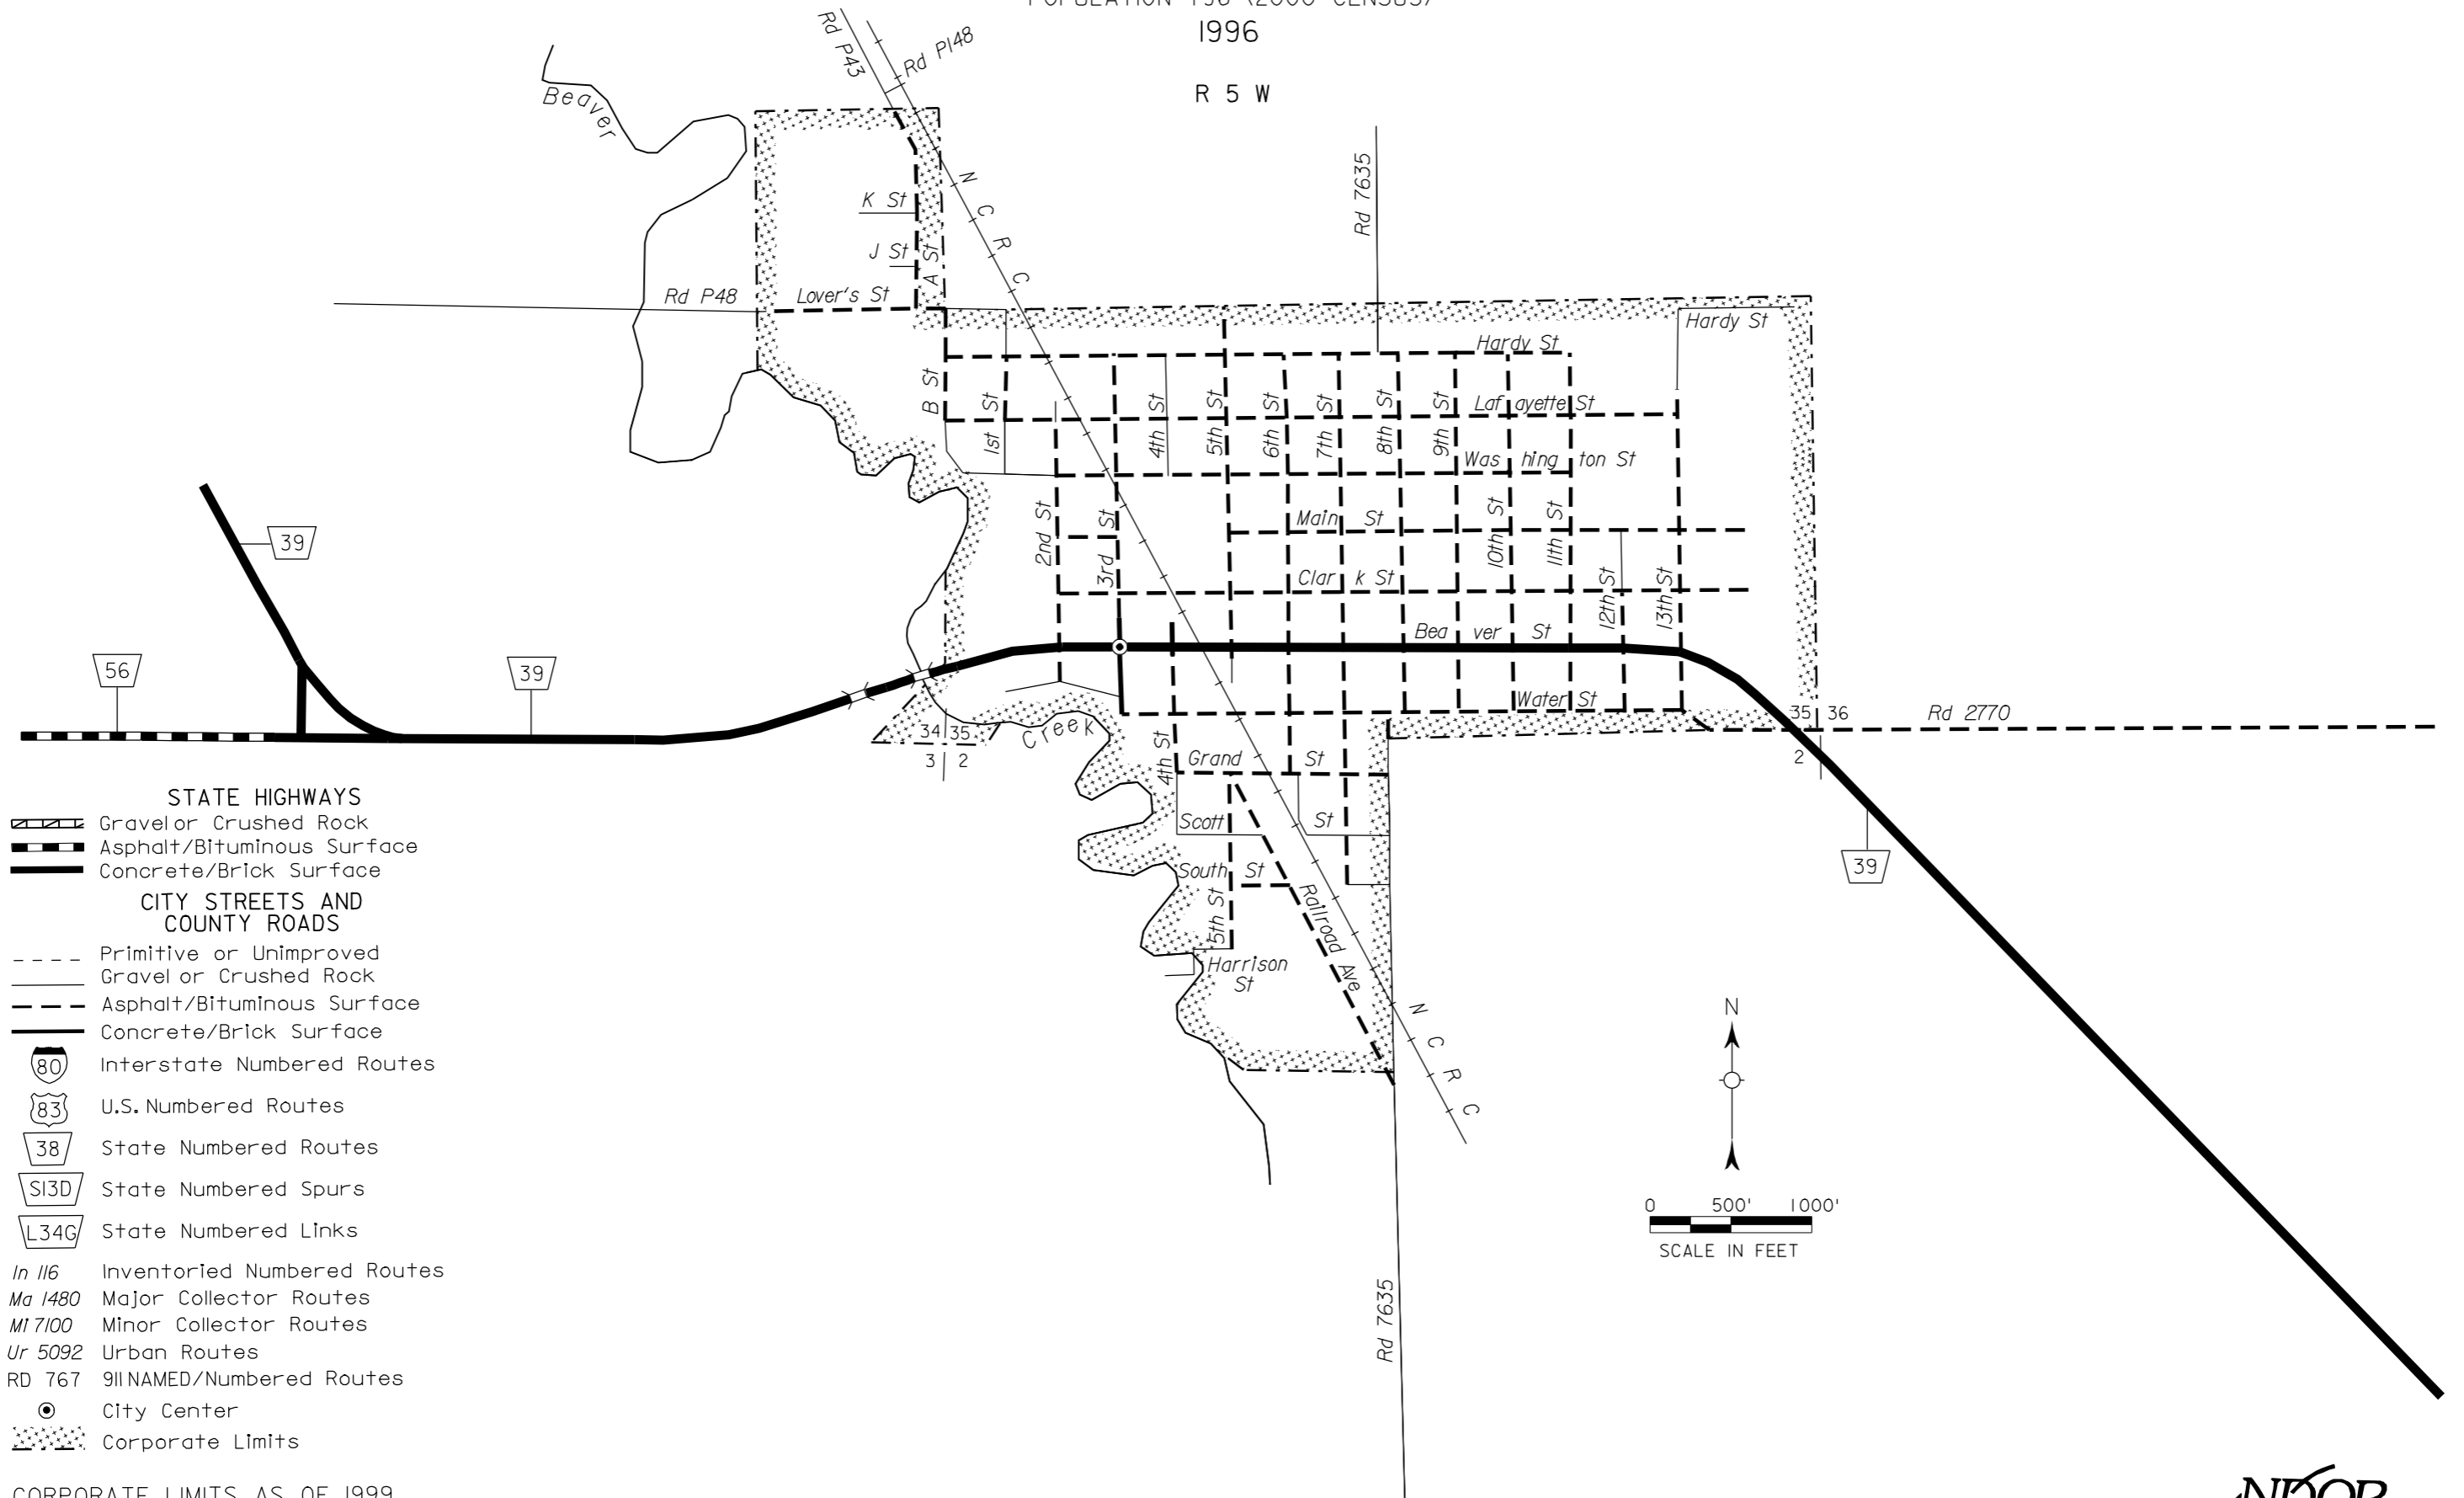

# SAINT EDWARD

BOONE COUNTY  
NEBRASKA

POPULATION 796 (2000 CENSUS)

1996

R 5 W

T 19 N

- STATE HIGHWAYS**
- Gravel or Crushed Rock
  - Asphalt/Bituminous Surface
  - Concrete/Brick Surface
- CITY STREETS AND COUNTY ROADS**
- Primitive or Unimproved
  - Gravel or Crushed Rock
  - Asphalt/Bituminous Surface
  - Concrete/Brick Surface
- Interstate Numbered Routes**
- Interstate Numbered Routes
- U.S. Numbered Routes**
- U.S. Numbered Routes
- State Numbered Routes**
- State Numbered Routes
- State Numbered Spurs**
- State Numbered Spurs
- State Numbered Links**
- State Numbered Links
- In 116 Inventoried Numbered Routes**
- Ma 1480* Major Collector Routes
  - MI 7100* Minor Collector Routes
  - Ur 5092* Urban Routes
  - RD 767* 911 NAMED/Numbered Routes
- City Center**
- City Center
- Corporate Limits**
- Corporate Limits

CORPORATE LIMITS AS OF 1999  
STATE HIGHWAYS CORRECTED TO 1998

Rev 10-99