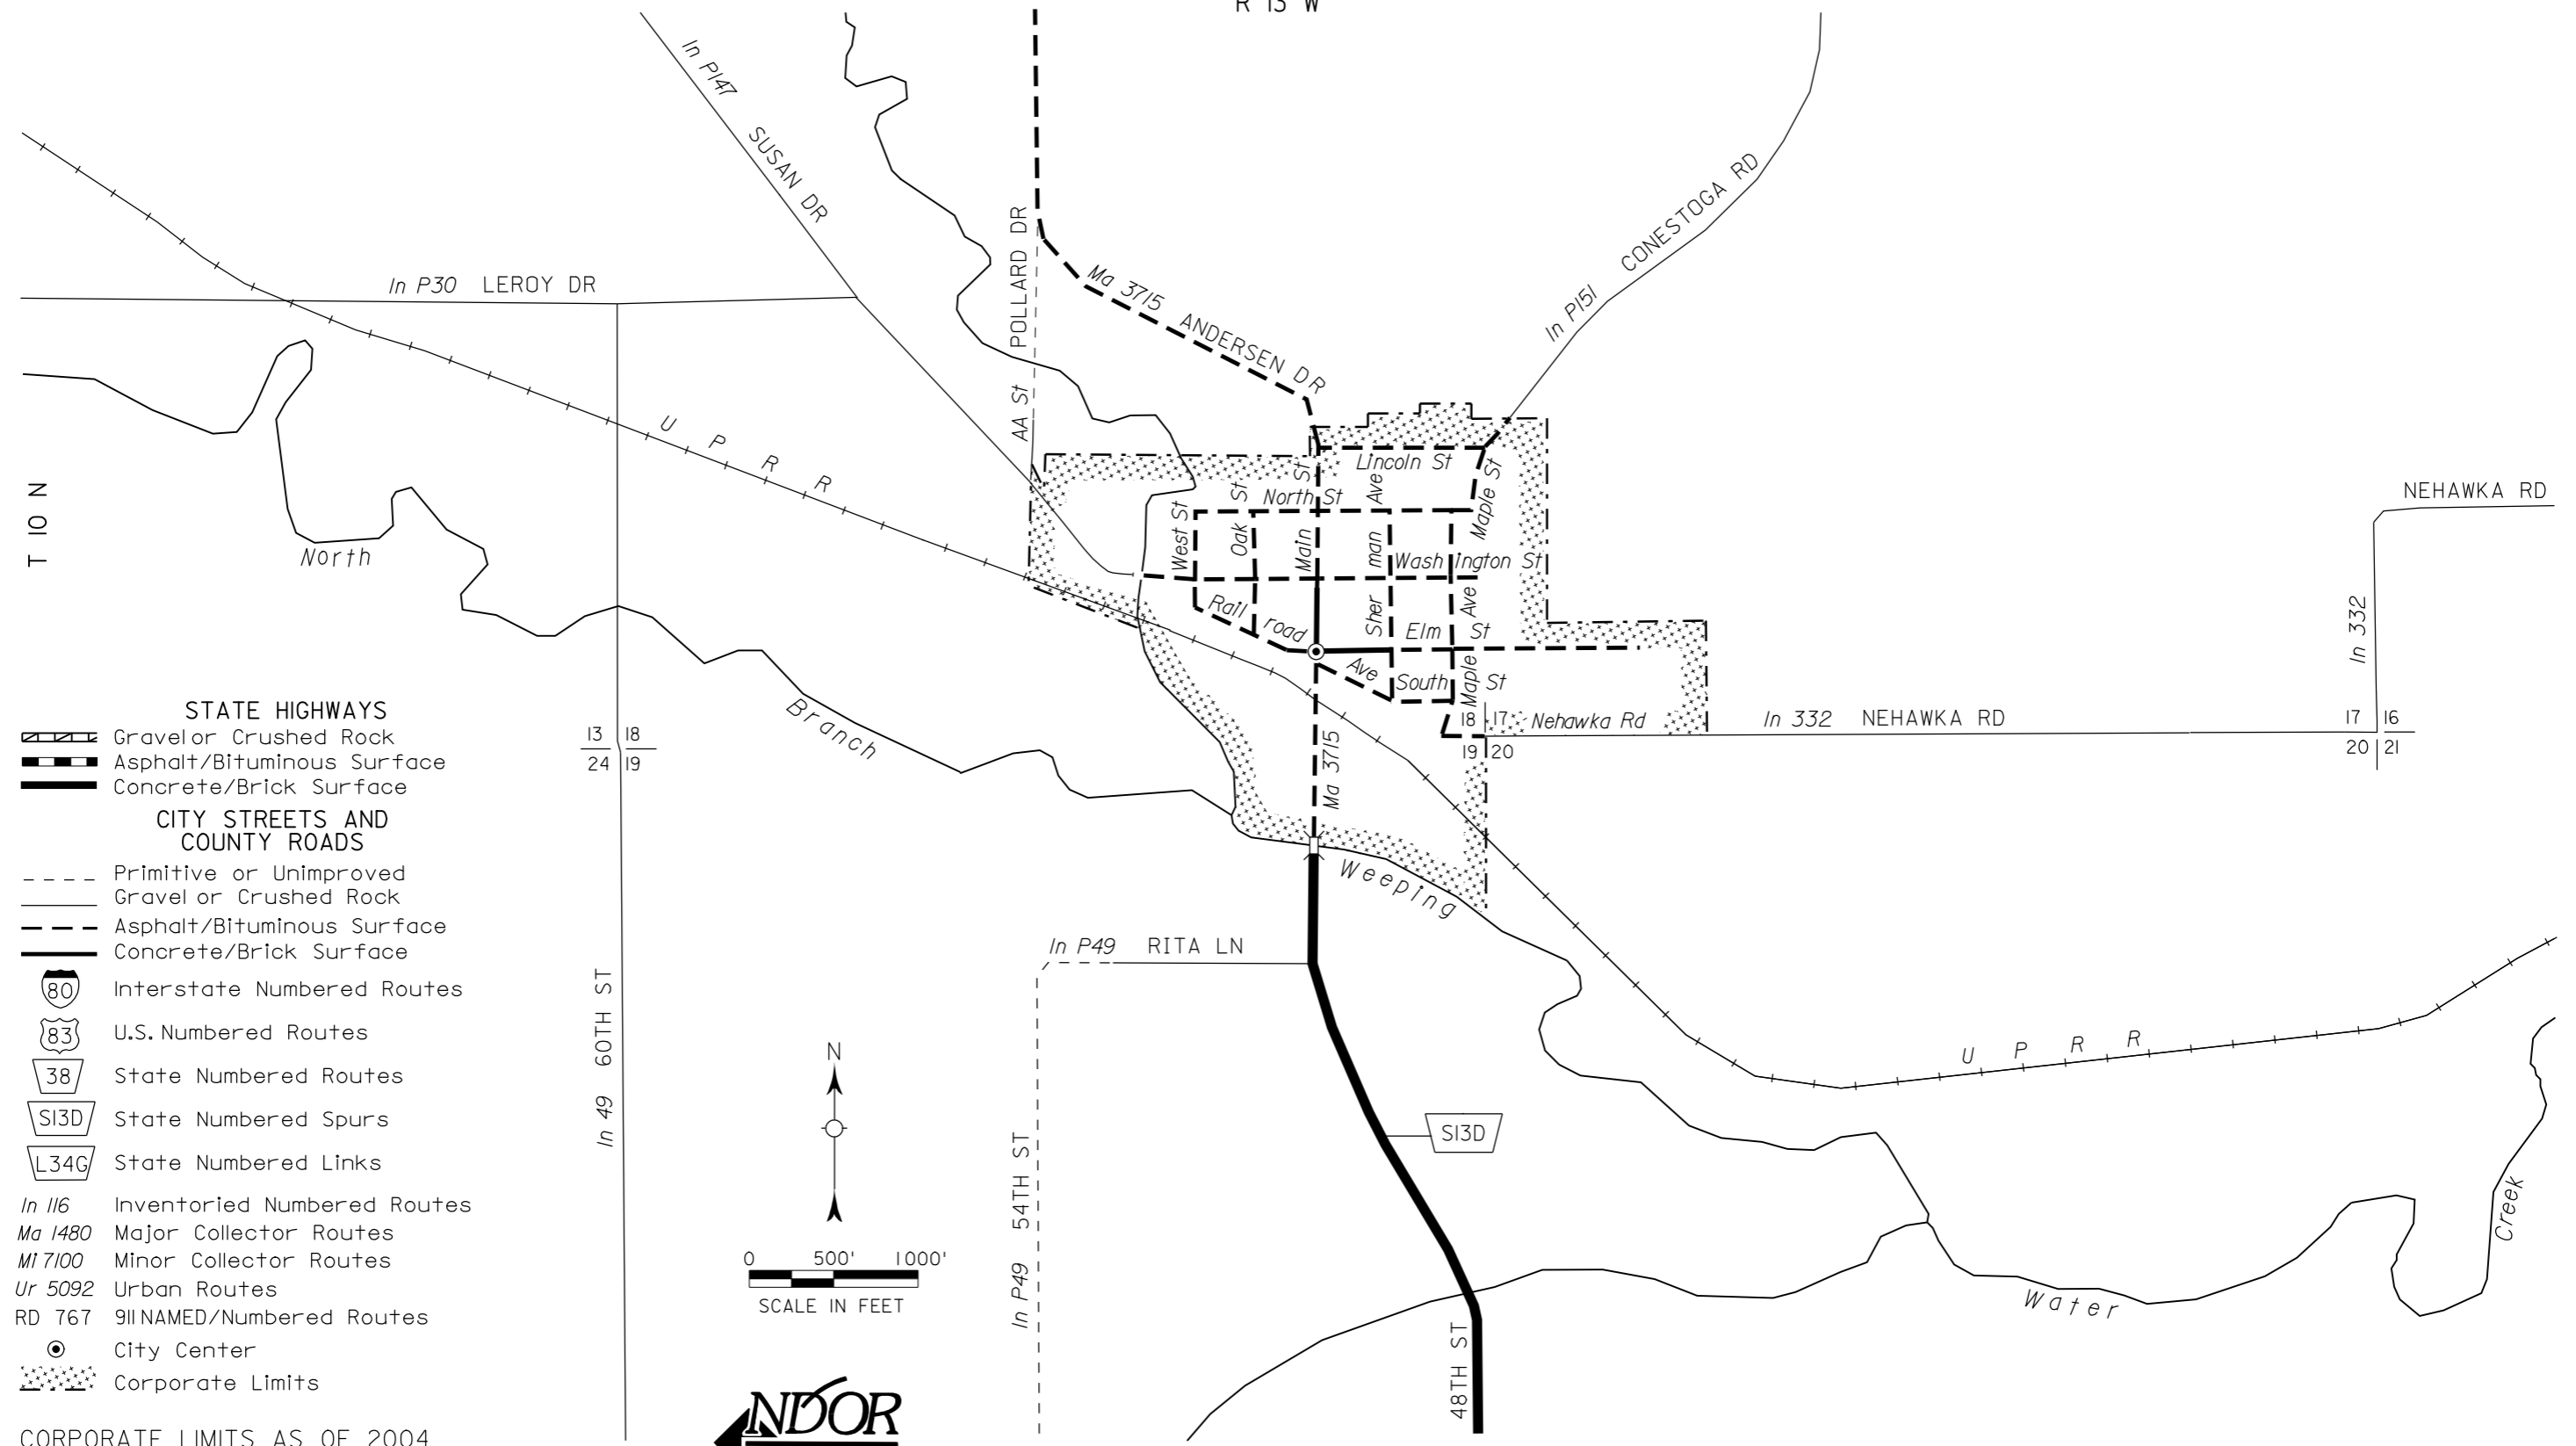

NEHAWKA

CASS COUNTY
NEBRASKA

POPULATION 232 (2000 CENSUS)
1998

R 13 W

- STATE HIGHWAYS**
- Gravel or Crushed Rock
 - Asphalt/Bituminous Surface
 - Concrete/Brick Surface
- CITY STREETS AND COUNTY ROADS**
- Primitive or Unimproved
 - Gravel or Crushed Rock
 - Asphalt/Bituminous Surface
 - Concrete/Brick Surface
- Interstate Numbered Routes
 - U.S. Numbered Routes
 - State Numbered Routes
 - State Numbered Spurs
 - State Numbered Links
- In 116* Inventoried Numbered Routes
 - Ma 1480* Major Collector Routes
 - Mi 7100* Minor Collector Routes
 - Ur 5092* Urban Routes
 - RD 767* 911 NAMED/Numbered Routes
- City Center
 - Corporate Limits

CORPORATE LIMITS AS OF 2004
STATE HIGHWAYS CORRECTED TO 2000