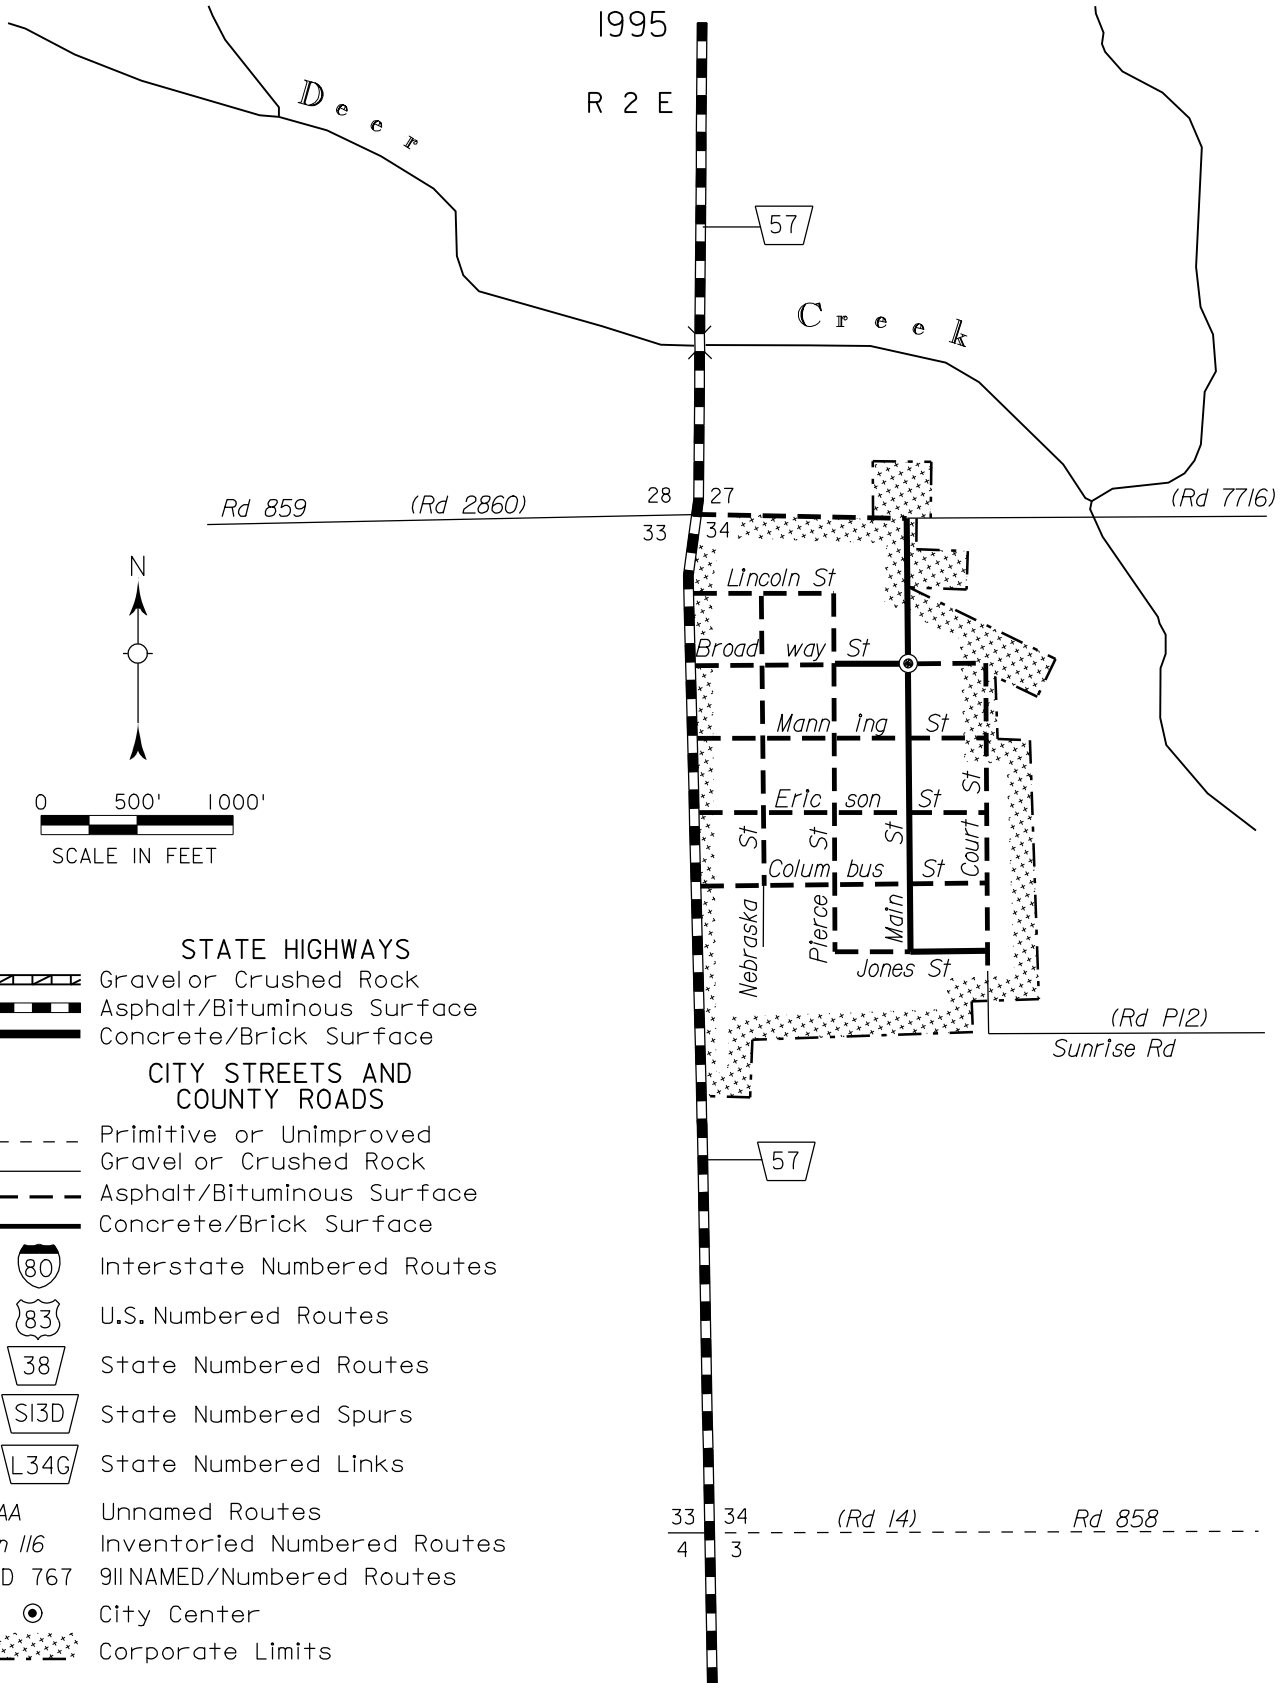

CARROLL

WAYNE COUNTY
NEBRASKA

POPULATION 238 (2000 CENSUS)

1995

R 2 E

T 27 N

CORPORATE LIMITS AS OF 1997
STATE HIGHWAYS CORRECTED TO 1997