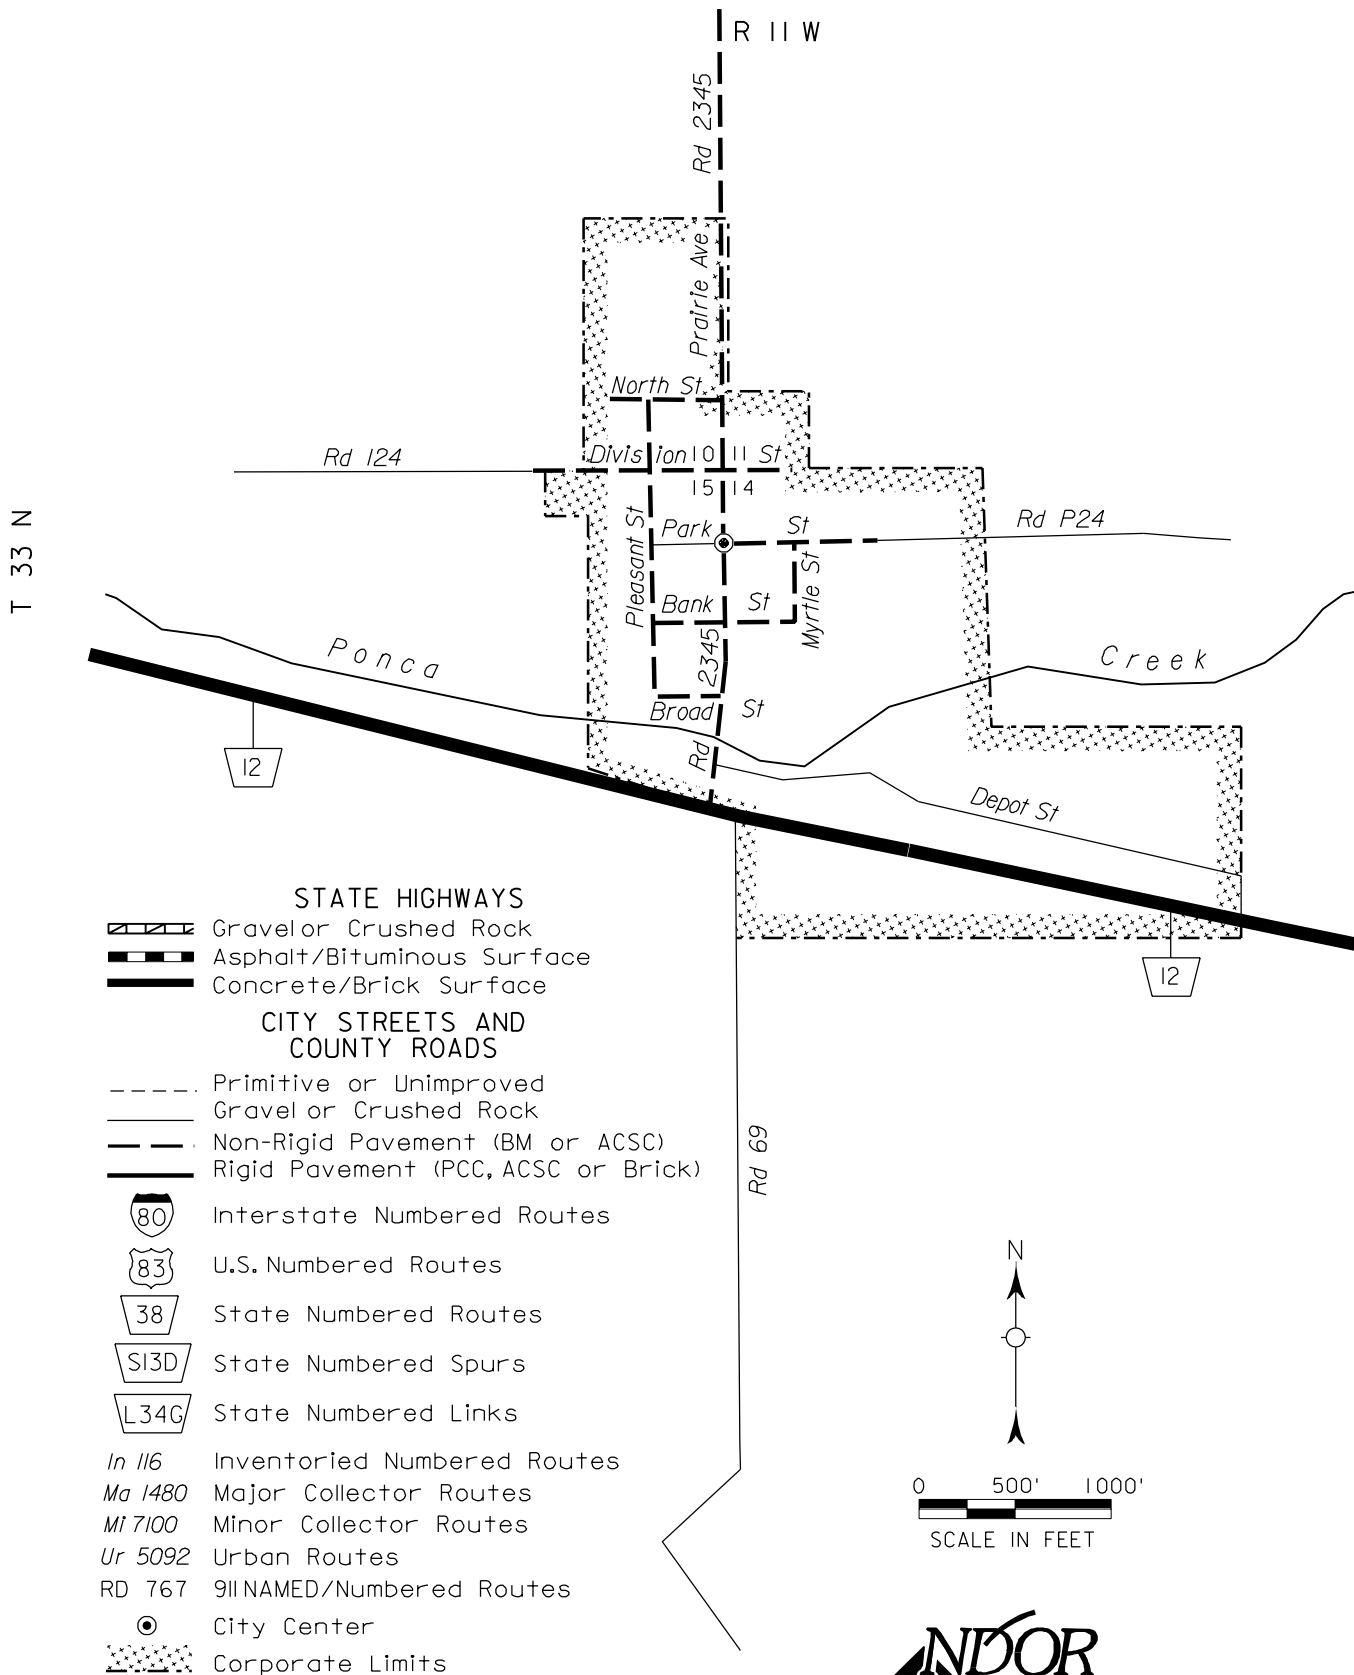

BRISTOW

BOYD COUNTY
NEBRASKA

POPULATION 88 (2000 CENSUS)
1988

CORPORATE LIMITS AS OF 1994
STATE HIGHWAYS CORRECTED TO 1994