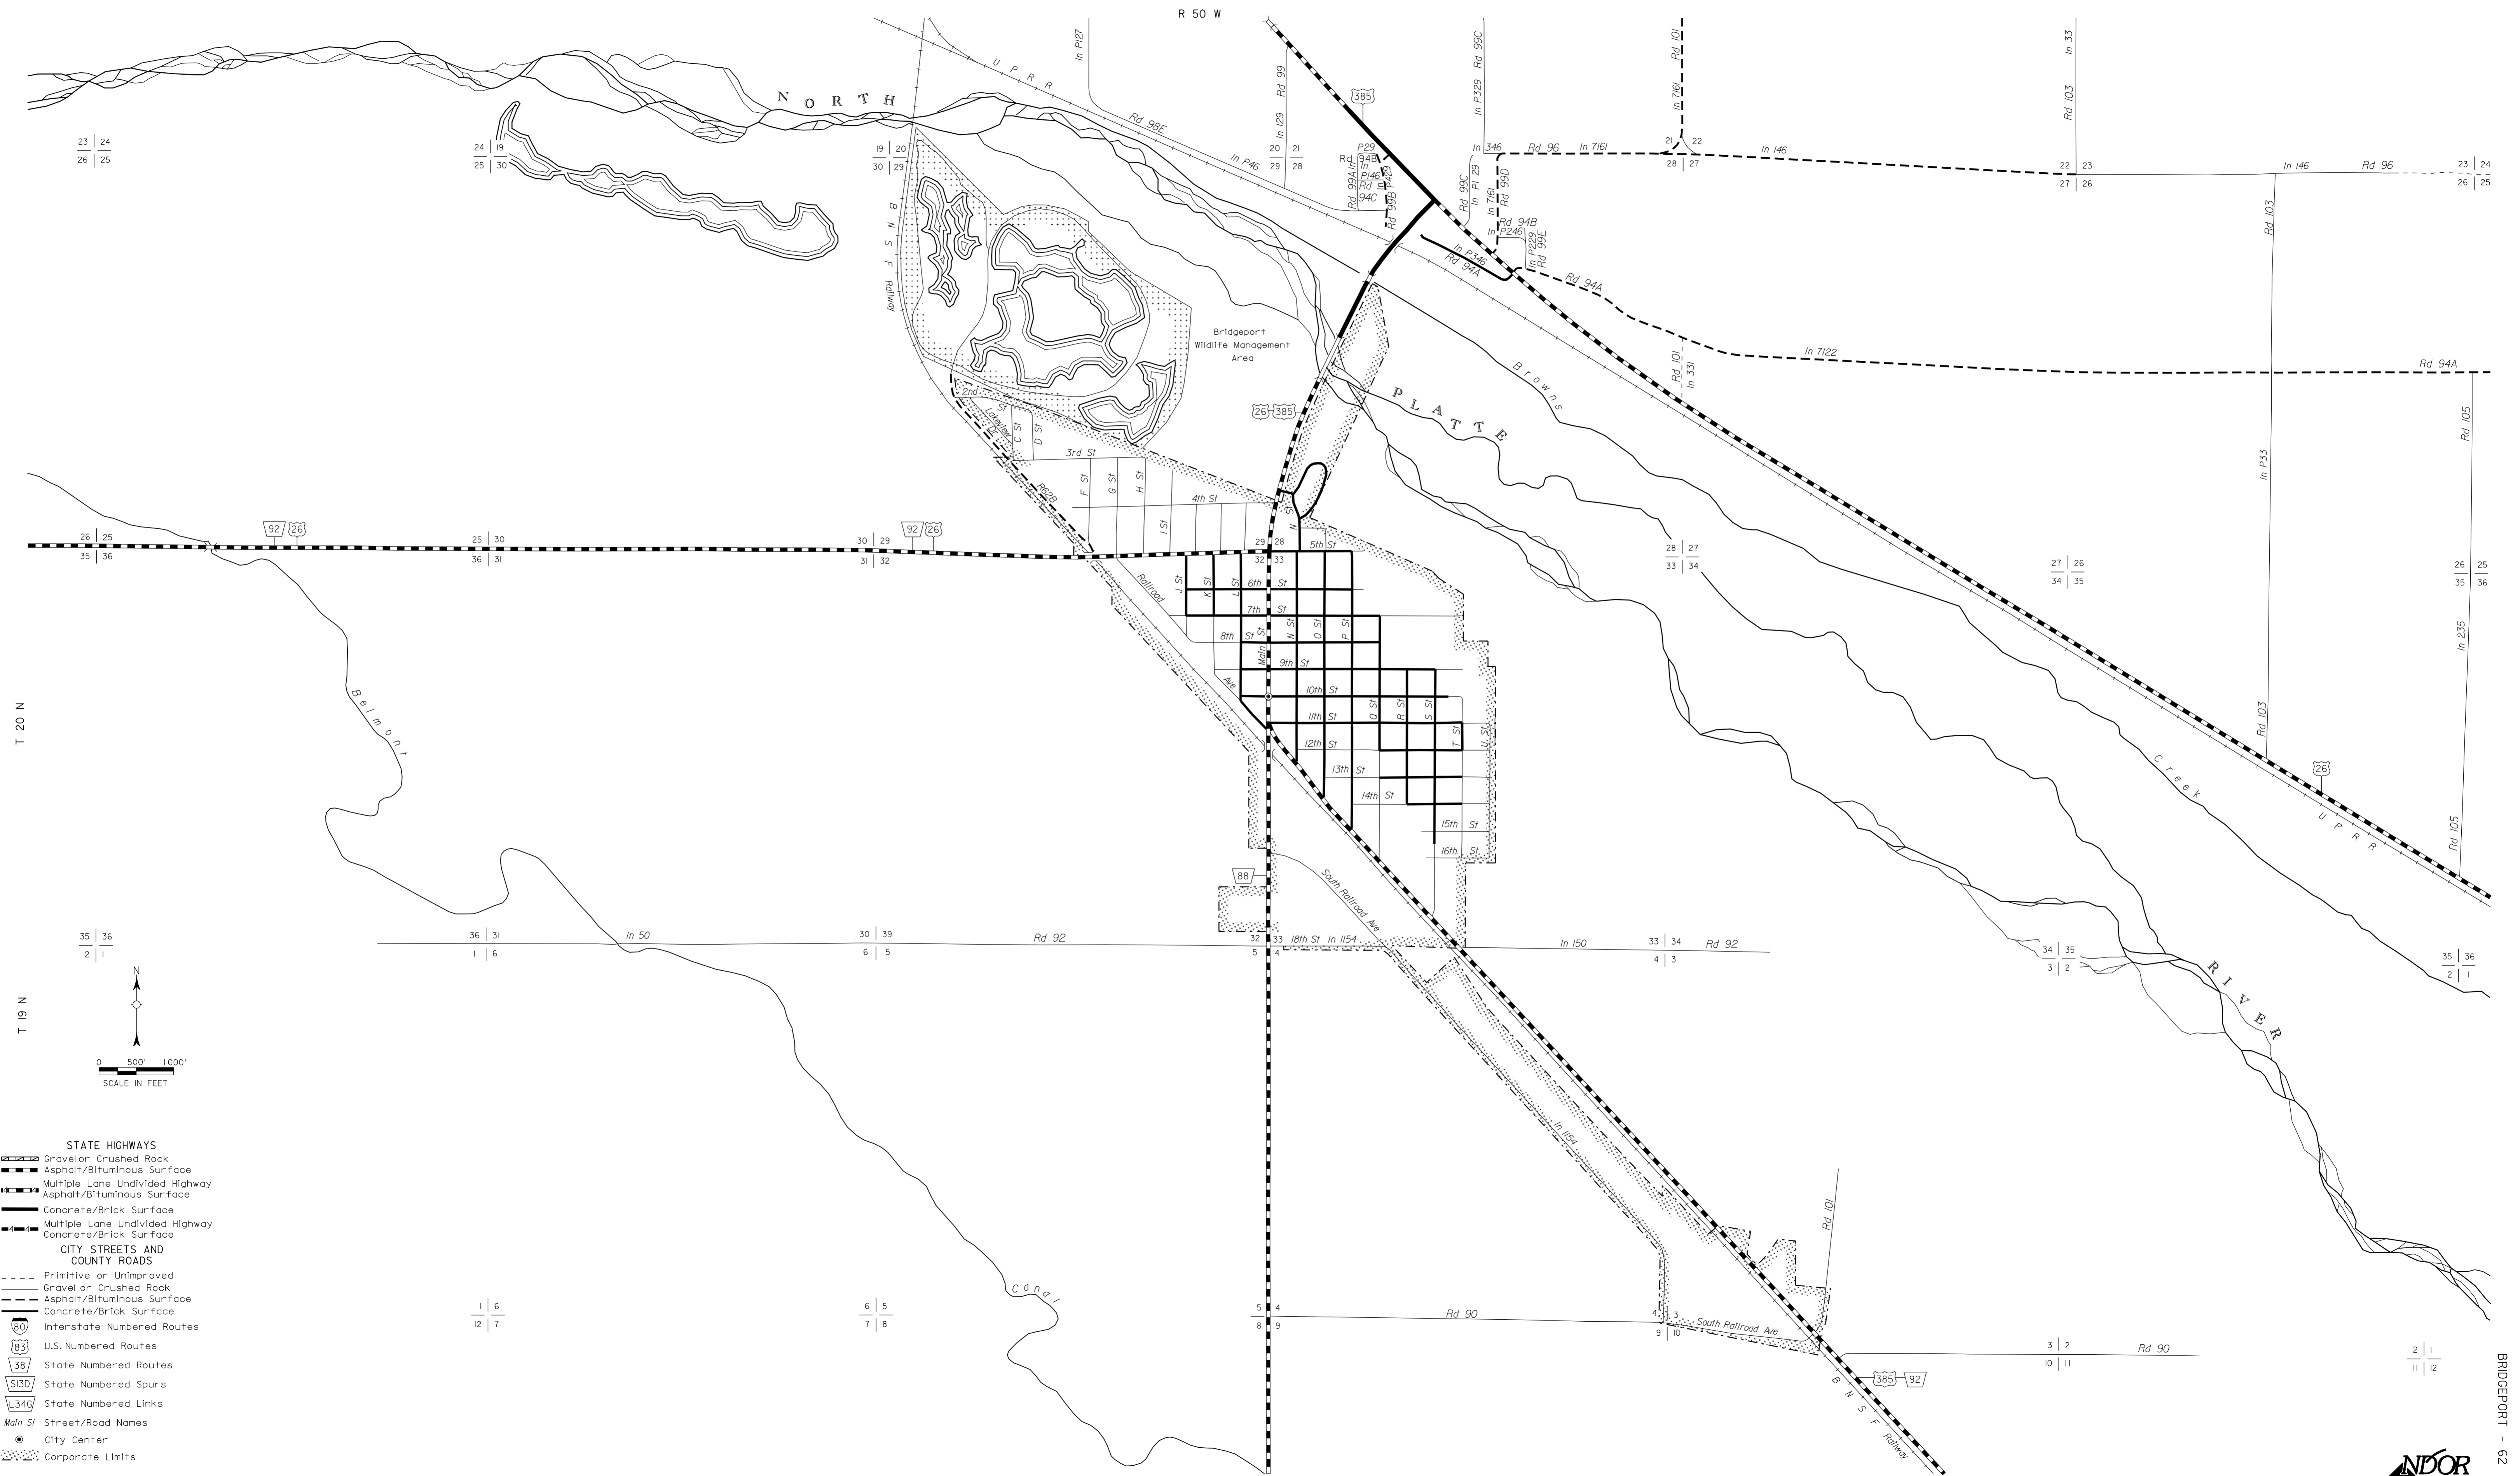

BRIDGEPORT

MORRILL COUNTY
NEBRASKA
POPULATION 1594 (2000 CENSUS)
2008

CORPORATE LIMITS AS OF 2008
STATE HIGHWAYS CORRECTED TO 2008